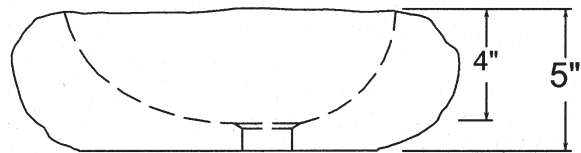

Color varies

Do not use pop-up drains

Approx 40-70 lbs

UPC® listed

TOP VIEW

SIDE VIEW

STONE  
FOREST