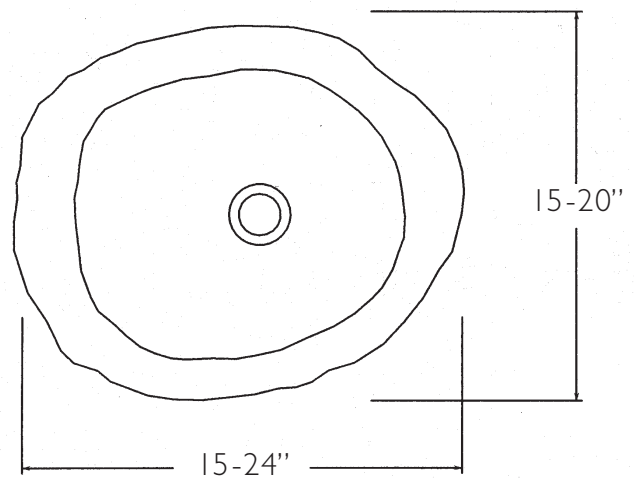

## C27 NATURAL WABI VESSEL

© 2005 STONE FOREST, INC.

Each one-of-a-kind Natural Wabi Vessel is carved from a granite boulder. Shape, size and color will vary. NOTE: Colors are highly variable.

Approx thickness at drain is 1".  
Requires tailpiece with extra long threads such as California Faucets 9054-D or 9058-D

Color varies

Do not use pop-up drains

Approx 40-70 lbs

UPC® listed

TOP VIEW

SIDE VIEW

STONE  
FOREST