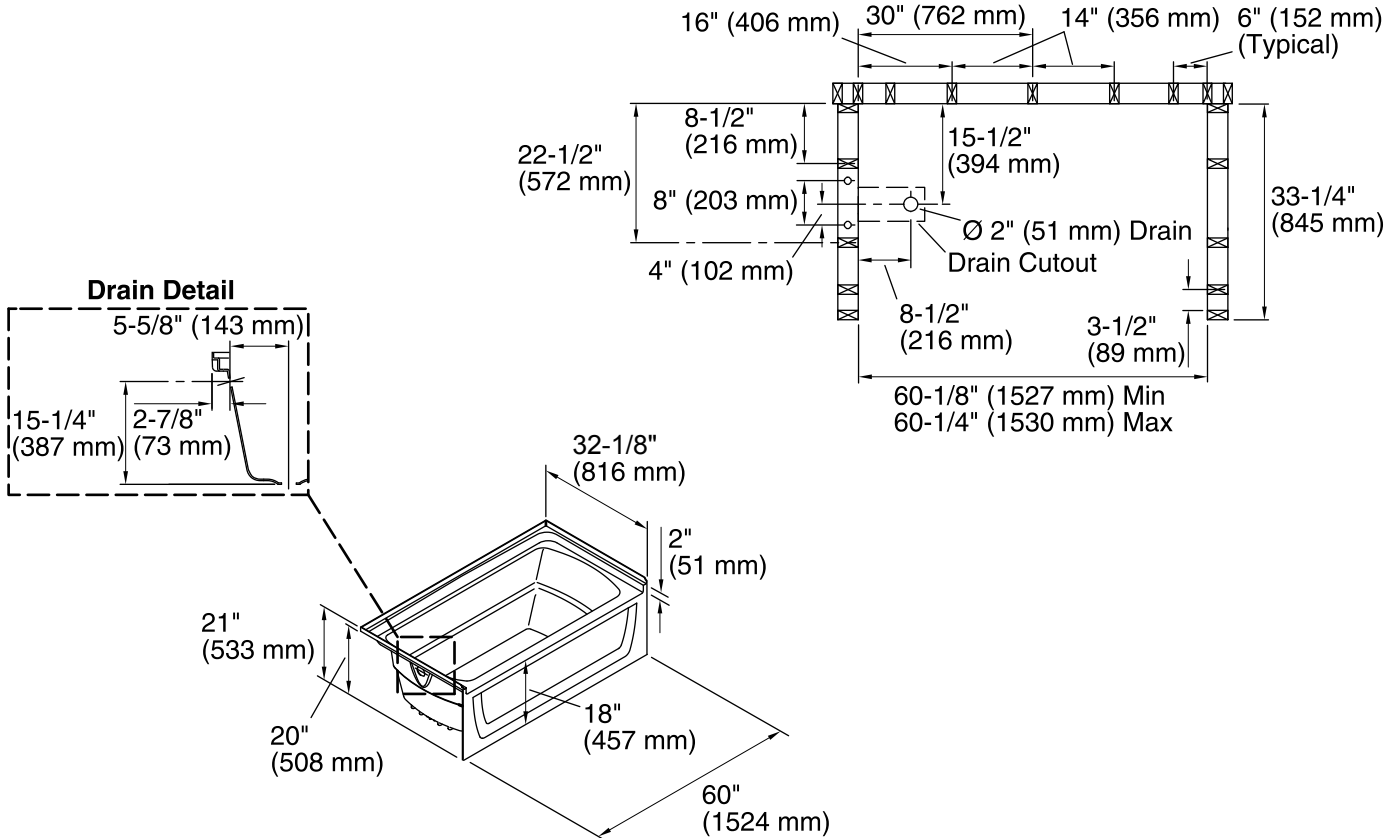

Ensemble™

32" (813 mm) Bath
71121110

Features

- Extra deep bathing well for added comfort
- Designed with an 18" apron
- Made from solid Vikrell material for strength, durability, and lasting beauty
- Durable high-gloss finish provides a smooth, shiny surface that is easy to clean
- Gently sloping bath with integral apron
- 2" wainscot allows tile installation above bath deck

For the most current Specification Sheet, go to www.sterlingplumbing.com.

4-26-2019 00:17 - US

Technical Information

All product dimensions are nominal.

- Installation: Three-wall alcove
 Drain location: Left
 Basin area, bottom: 42" x 20" (1067 mm x 508 mm)
 Basin area, top: 54" x 26" (1372 mm x 660 mm)
 Water depth: 13-3/4" (349 mm)
 Water capacity: 55 gal (208.2 L)
 Minimum flat for door: 3" (76 mm)
 Maximum door width: 57-11/16" (1465 mm)

Notes

- Install this product according to the installation instructions.
 Studs should be positioned roughly as shown.
 Double studding is recommended for pivot shower door installations.
 ADA compliant when installed to the specific requirements of these regulations.