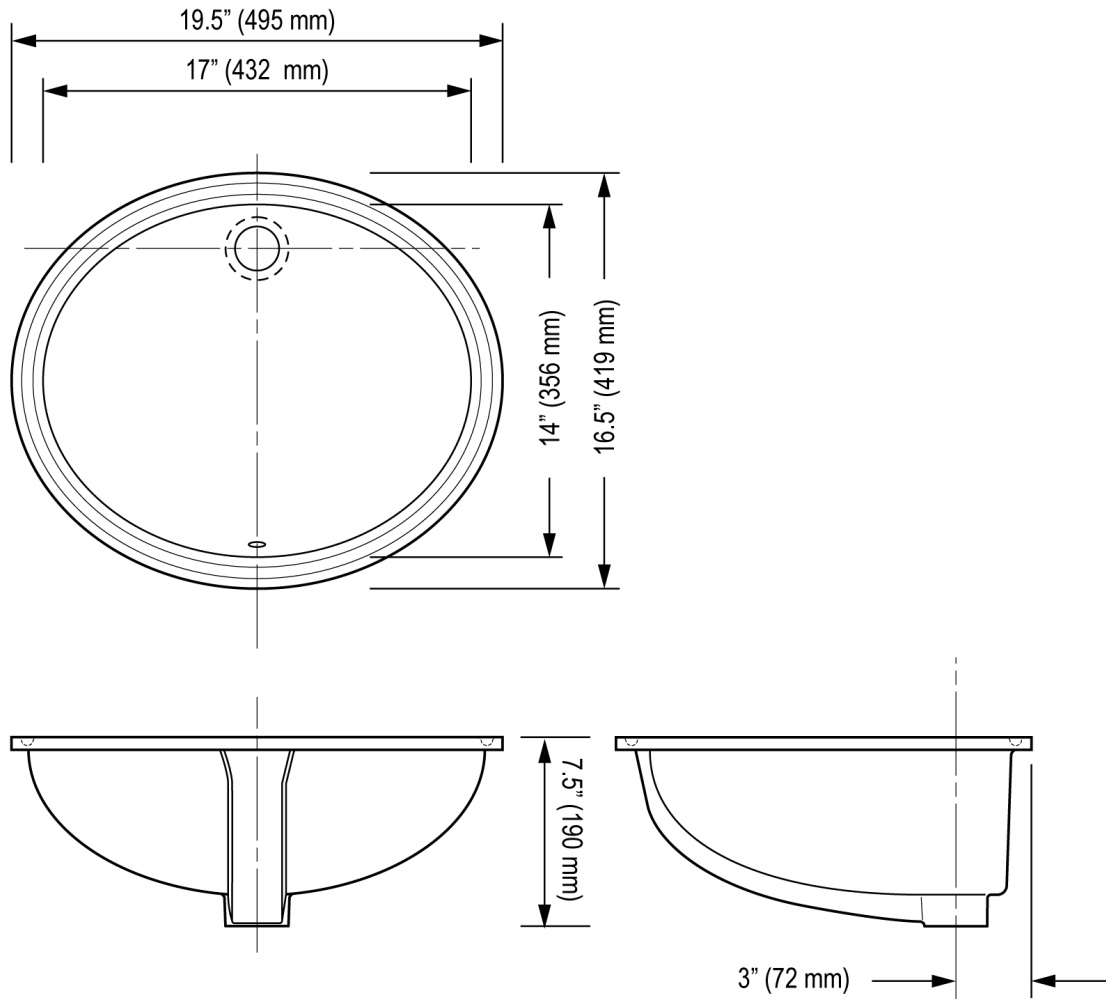

Sloan 10500 Seymour Ave, Franklin Park, IL 60131
Phone: 800.982.5839 • Fax: 800.447.8329 • sloan.com