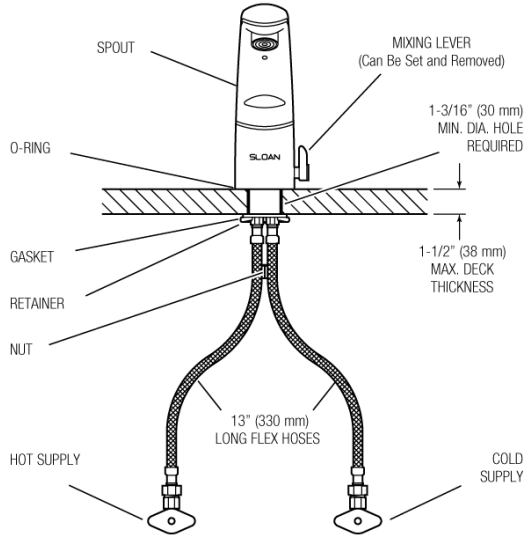

Looking for other variations of the EAF-100 product? [View the general spec sheet with all options.](#)

[Find a matching soap dispenser for this faucet.](#)

[Find a compatible sink for this faucet.](#)

**WARRANTY**

3 Year

**ROUGH-IN**

EAF-100, EAF-100-LT, EAF-100-P,  
 EAF-100-P-IC, AND EAF-100-LT-IC  
 Faucets with Single Line Water Supply

EAF-100-ISM, EAF-100-ISM-IC AND  
 EAF-100-ISM-DPU-IC  
 Faucets with Hot and Cold Water Supply

When the EAF faucet is installed on a sink that has three (3) hole punchings, a Trim Plate should be used. Trim Plates must be specified and ordered separately:

SFP-11  
 Trim Plate for 4" (102 mm)  
 Centerset Sink