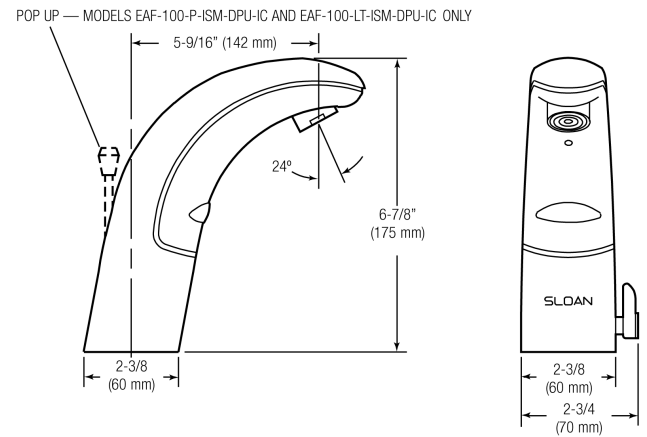

FEATURES

Commercial Grade, ADA Compliant, Electronic, Sensor-Activated, Cast Brass Hand Washing Faucet with the following features:

- Double Infrared Sensors with Automatic Setup and Indicator Light
- Automatic Self-adapting Sensor Technology
- Magnetic Solenoid Valve
- Water Supply Connection with Flexible High-pressure Hose and Strainer
- 6 Volt DC Plug-in Adapter (must be ordered separately for Less transformer (-LT) faucets)
- Daisy Chain Electrical Splitter Cable included with Less transformer (-LT) faucets
- Appropriate Mounting Hardware included
- Optional 24 Hour Sentinel Activation IQ-Click feature permits activation of continuous run and temporary off modes

ELECTRICAL SPECIFICATIONS

- Battery Life: 3 years 8,000 cycles/month
  - Optional power harvesting significantly extends service life.
- Self-Adjustment Range: 0" (0mm)
- Sensor Range: 0" (0mm)
- Timeout Adjustment Settings: 30s

DOWNLOADS

- [EAF 100/150 Installation Instructions](#)
- [EAF 100/150 (SP) Installation Instructions](#)
- [Optima Plus EAF 100 Repair and Maintenance Guide](#)
- [Faucet Spray Heads Repair and Maintenance Guide](#)
- [Additional Downloads](#)