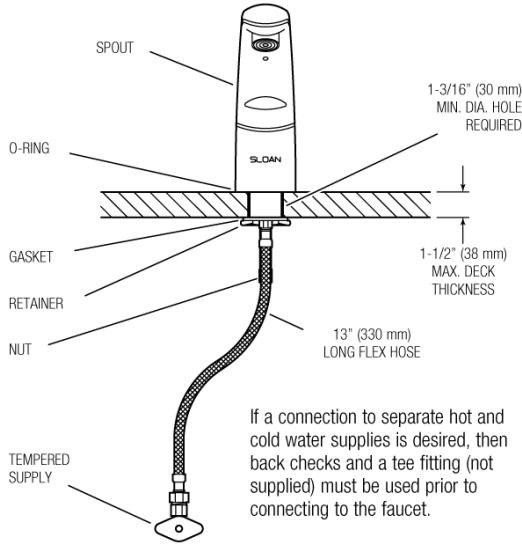

Looking for other variations of the EAF-100 product? [View the general spec sheet with all options.](#)

[Find a matching soap dispenser for this faucet.](#)

[Find a compatible sink for this faucet.](#)

**WARRANTY**

3 Year

**ROUGH-IN**

EAF-100, EAF-100-LT, EAF-100-P,  
 EAF-100-P-IC, AND EAF-100-LT-IC  
 Faucets with Single Line Water Supply

EAF-100-ISM, EAF-100-ISM-IC AND  
 EAF-100-ISM-DPU-IC  
 Faucets with Hot and Cold Water Supply

When the EAF faucet is installed on a sink that has three (3) hole punchings, a Trim Plate should be used. Trim Plates must be specified and ordered separately:

SFP-11  
 Trim Plate for 4" (102 mm)  
 Centerset Sink