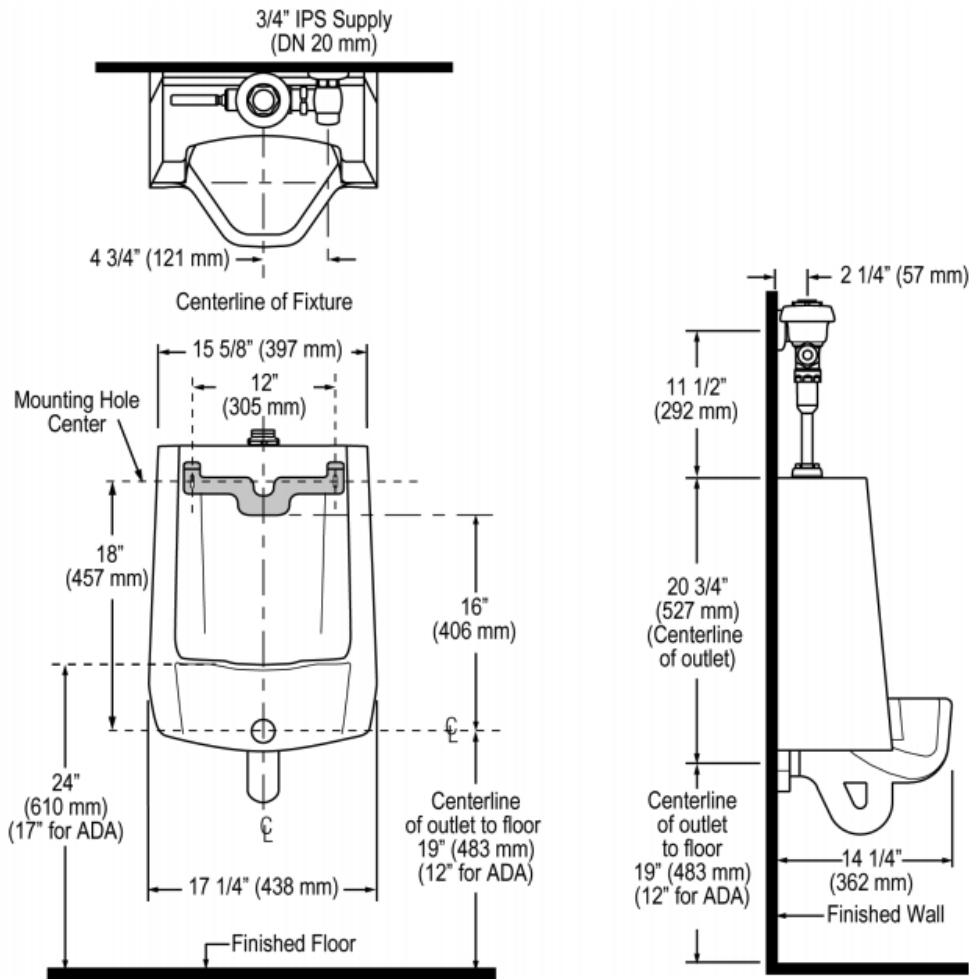

ROUGH-IN

Sloan 10500 Seymour Ave, Franklin Park, IL 60131
Phone: 800.982.5839 • Fax: 800.447.8329 • sloan.com