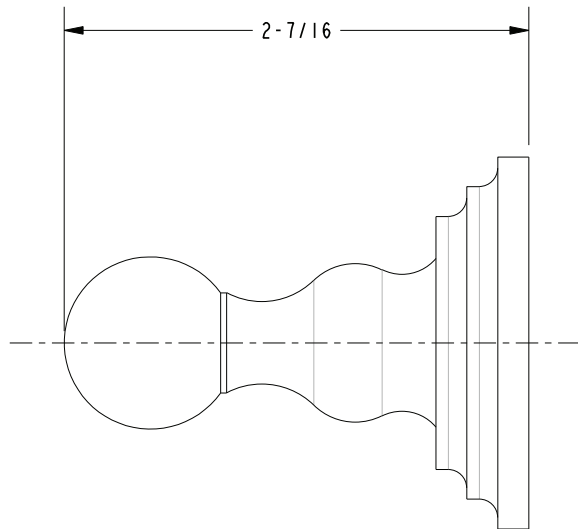

ALVESTON

Single Robe Hook **890-1650**

Features

- Solid brass construction
- Complements Alveston product series

Codes / Standards Compliance

Meets or exceeds the following at date of manufacture:

- All applicable US Federal and State material regulations

Product Specification Add "Color / Finish" suffix to Model number, below.

The Single Robe Hook shall be made of solid brass construction. Single Robe Hook shall complement Newport Brass Alveston product series. Single Robe Hook shall be Newport Brass Model 890-1650/_____.

890-1650

PRODUCT DIMENSIONS *(Units are in inches)*

Alveston Single Robe Hook
890-1650