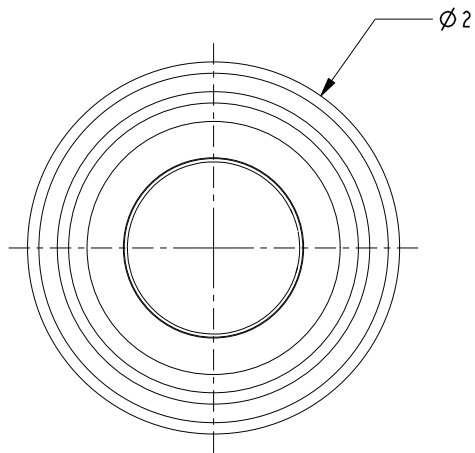

ALVESTON

Single Robe Hook **890-1650**

Features

- Solid brass construction
- Complements Alveston product series

Codes / Standards Compliance

Meets or exceeds the following at date of manufacture:

- All applicable US Federal and State material regulations

Model	Description	Colors Finishes				
890-1650	Single Robe Hook	<input type="checkbox"/> 10B	<input type="checkbox"/> 15	<input type="checkbox"/> 15S	<input type="checkbox"/> 26	<input type="checkbox"/> Other

Product Specification Add "Color / Finish" suffix to Model number, below.

The Single Robe Hook shall be made of solid brass construction. Single Robe Hook shall complement Newport Brass Alveston product series. Single Robe Hook shall be Newport Brass Model 890-1650/_____.

890-1650

PRODUCT DIMENSIONS *(Units are in inches)*

Alveston Single Robe Hook
890-1650