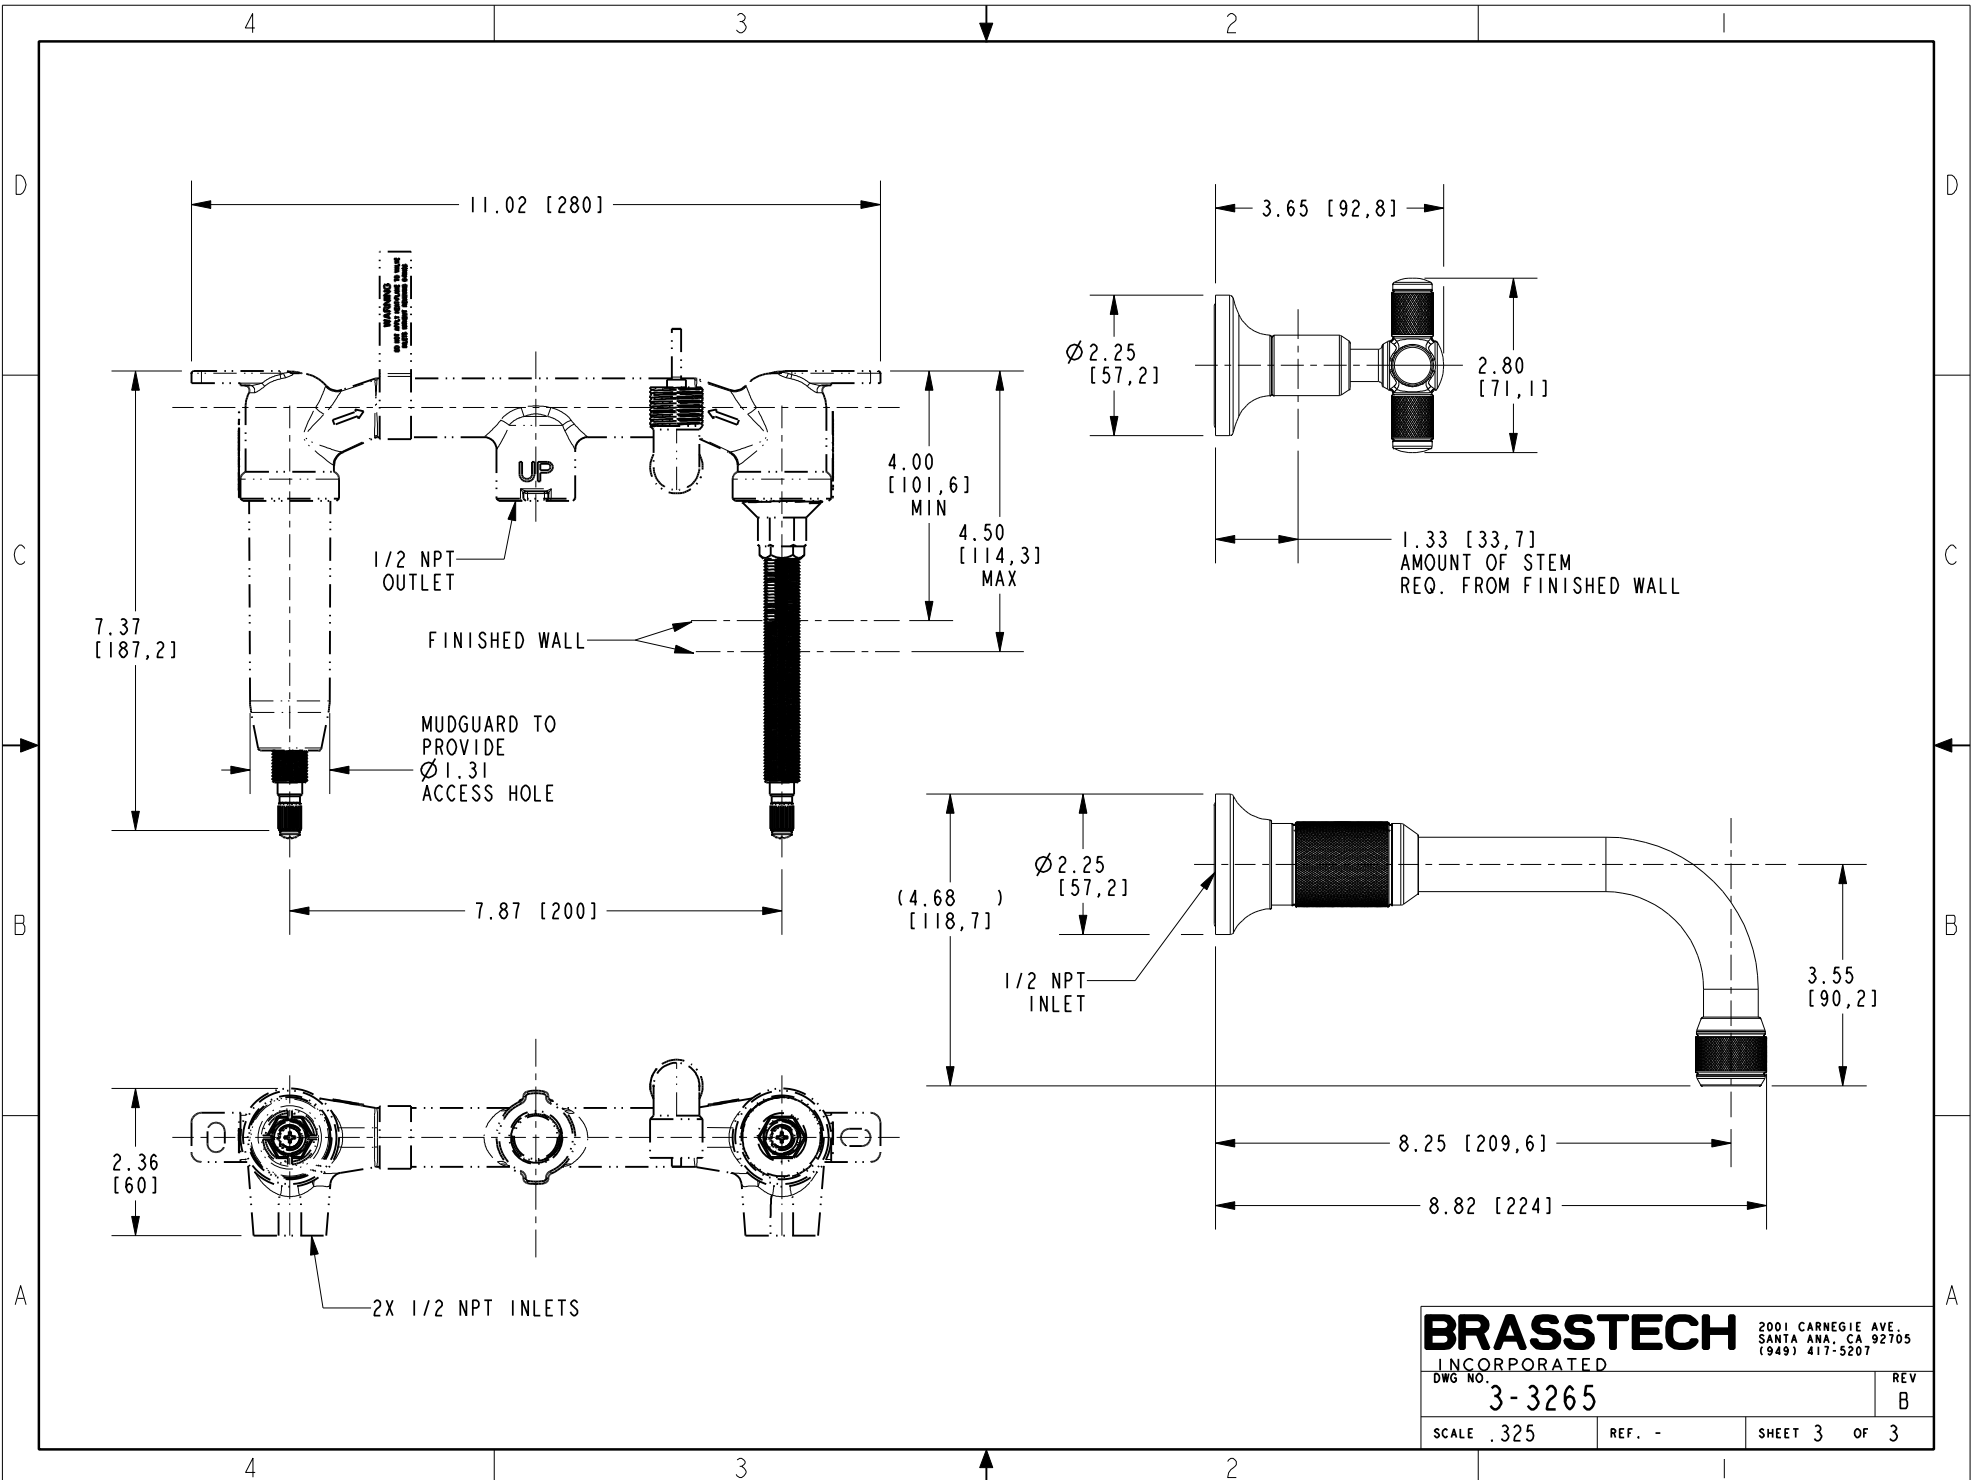

BRASSTECH 2001 CARNEGIE AVE.
 INCORPORATED SANTA ANA, CA 92705
 (949) 417-5207

DWG NO. 3-3265	REV B
SCALE .325	REF. -
SHEET 2 OF 3	

BRASSTECH 2001 CARNEGIE AVE.
 INCORPORATED SANTA ANA, CA 92705
 (949) 417-5207

DWG. NO. 3-3265	REV B
SCALE .325	REF. -
SHEET 3 OF 3	