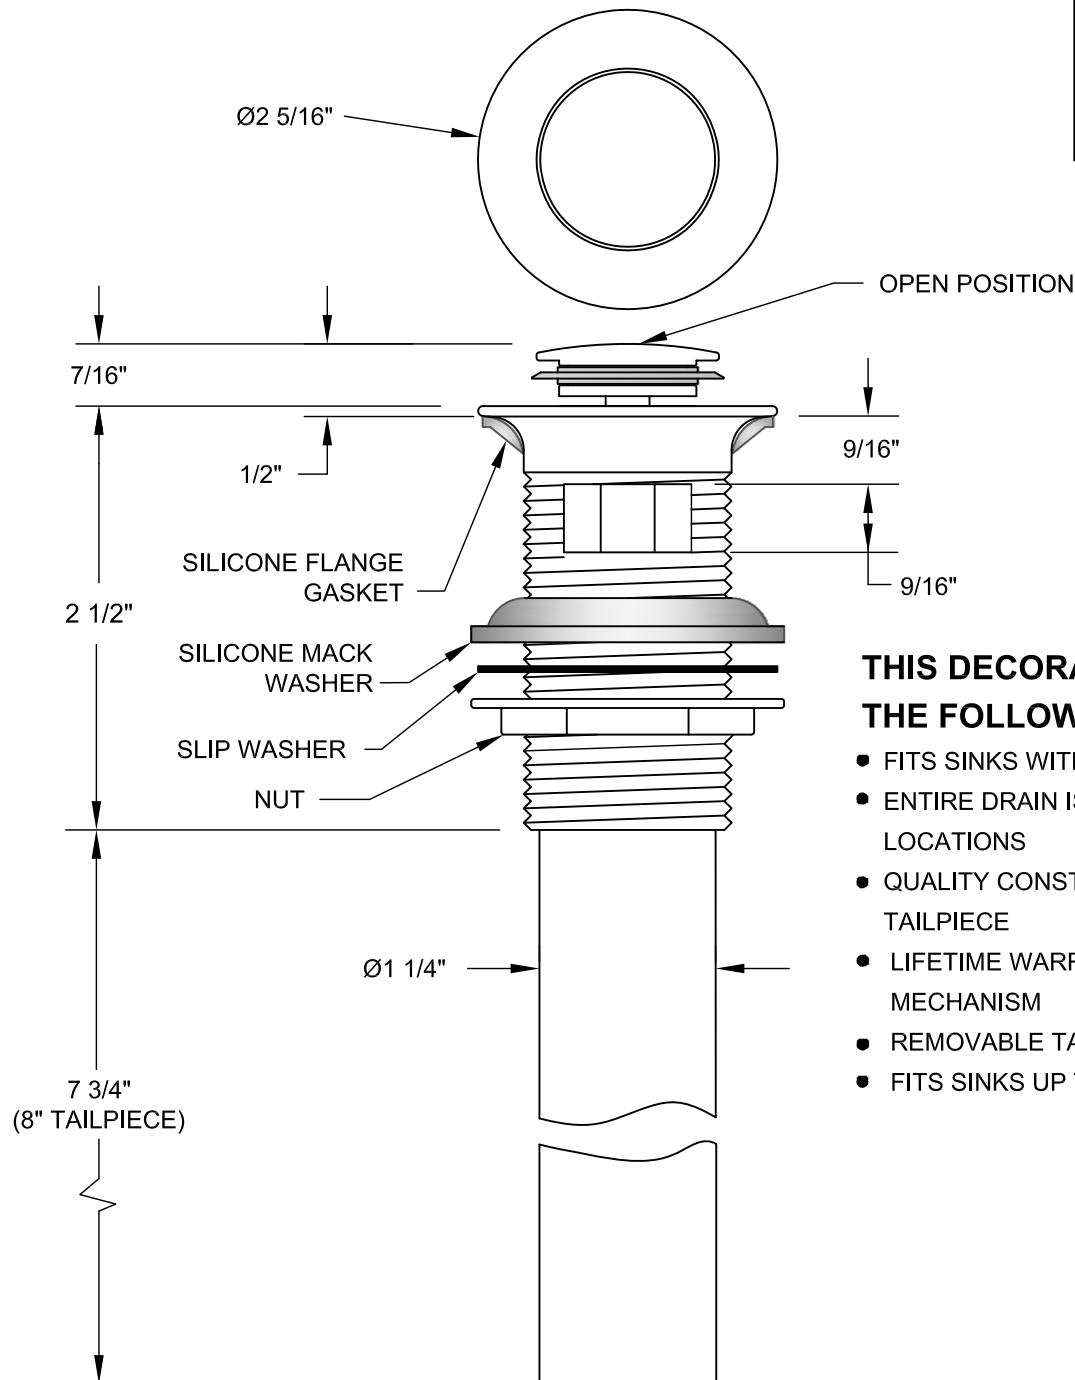

MT741 SPECIFICATIONS

DECORATIVE EZ CLICK™ DRAIN FOR SINKS WITH OVERFLOW

THIS DECORATIVE DRAIN HAS THE FOLLOWING FEATURES:

- FITS SINKS WITH 1 1/2" DRAIN OPENING
- ENTIRE DRAIN IS PLATED FOR EXPOSED LOCATIONS
- QUALITY CONSTRUCTION AND 17GA TAILPIECE
- LIFETIME WARRANTY ON EZ-CLICK™ MECHANISM
- REMOVABLE TAILPIECE
- FITS SINKS UP TO 3 3/8" THICK