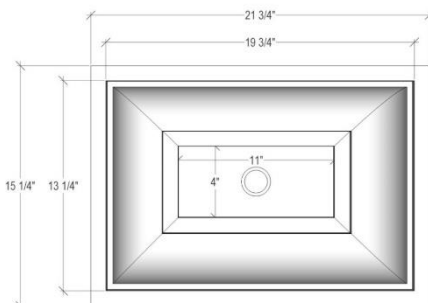

AVAILABLE DRAINS

	D004	Grid Strainer
	D005	Lift and Turn
	D006	Pop Up with Lift Rod
	D011 – D017	Decorative Grid Strainers

DIMENSIONS WILL VARY

DO NOT use this sheet as a guide for countertop cuts. Due to the handmade nature of each product, templates are not provided.

Dimensions are approximate due to the handmade nature of each product, variations and imperfections can occur.

Outside Dimensions: 21.75" x 15.25" x 6.5"

Inside Dimensions: 19.75" x 13.25"

Grate Dimensions: 11" x 4"