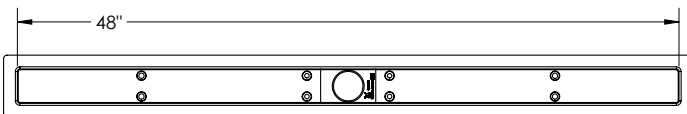

FC 65 Specifications

FC 65:

- Pre pitched Stainless steel flanged channel for FF 65 Series
- Fixed Length NOT Site Sizable™
- Compatible with liquid / fabric waterproofing
- 2" No-hub outlet connection via rubber coupling (not included with channel)

Models (overall dimensions):

- FC 6524: 26" L x 4 1/2" W x 4" H
- FC 6532: 34" L x 4 1/2" W x 4" H
- FC 6536: 38" L x 4 1/2" W x 4" H
- FC 6542: 44" L x 4 1/2" W x 4" H
- FC 6548: 50" L x 4 1/2" W x 4" H
- FC 6560: 62" L x 4 1/2" W x 4" H