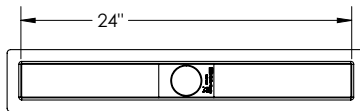

FC 65 Specifications

FC 65:

- Pre pitched Stainless steel flanged channel for FF 65 Series
- Fixed Length NOT Site Sizable™
- Compatible with liquid / fabric waterproofing
- 2" No-hub outlet connection via rubber coupling (not included with channel)

Models (overall dimensions):

- FC 6524: 26" L x 4 1/2" W x 4" H
- FC 6532: 34" L x 4 1/2" W x 4" H
- FC 6536: 38" L x 4 1/2" W x 4" H
- FC 6542: 44" L x 4 1/2" W x 4" H
- FC 6548: 50" L x 4 1/2" W x 4" H
- FC 6560: 62" L x 4 1/2" W x 4" H