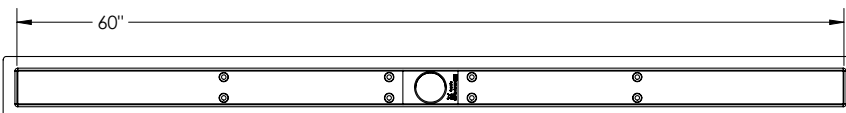

FC 65 Specifications

FC 65:

- Pre pitched Stainless steel flanged channel for FF 65 Series
- Fixed Length NOT Site Sizable™
- Compatible with liquid / fabric waterproofing
- 2" No-hub outlet connection via rubber coupling (not included with channel)

Models (overall dimensions):

- FC 6524: 26" L x 4 1/2" W x 4" H
- FC 6532: 34" L x 4 1/2" W x 4" H
- FC 6536: 38" L x 4 1/2" W x 4" H
- FC 6542: 44" L x 4 1/2" W x 4" H
- FC 6548: 50" L x 4 1/2" W x 4" H
- FC 6560: 62" L x 4 1/2" W x 4" H