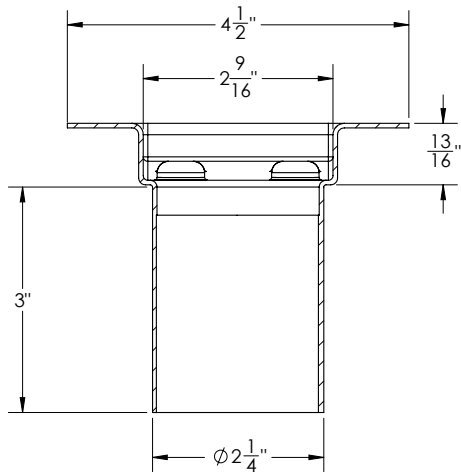

FC 65 Specifications

FC 65:

- Pre pitched Stainless steel flanged channel for FF 65 Series
- Fixed Length NOT Site Sizable™
- Compatible with liquid / fabric waterproofing
- 2" No-hub outlet connection via rubber coupling (not included with channel)

Models (overall dimensions):

- FC 6524: 26" L x 4 1/2" W x 4" H
- FC 6532: 34" L x 4 1/2" W x 4" H
- FC 6536: 38" L x 4 1/2" W x 4" H
- FC 6542: 44" L x 4 1/2" W x 4" H
- FC 6548: 50" L x 4 1/2" W x 4" H
- FC 6560: 62" L x 4 1/2" W x 4" H