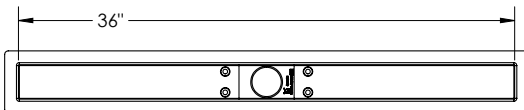

FC 65 Specifications

FC 65:

- Pre pitched Stainless steel flanged channel for FF 65 Series
- Fixed Length NOT Site Sizable™
- Compatible with liquid / fabric waterproofing
- 2" No-hub outlet connection via rubber coupling (not included with channel)

Models (overall dimensions):

- FC 6524: 26" L x 4 1/2" W x 4" H
- FC 6532: 34" L x 4 1/2" W x 4" H
- FC 6536: 38" L x 4 1/2" W x 4" H
- FC 6542: 44" L x 4 1/2" W x 4" H
- FC 6548: 50" L x 4 1/2" W x 4" H
- FC 6560: 62" L x 4 1/2" W x 4" H