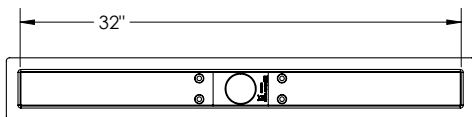

FC 65 Specifications

FC 65:

- Pre pitched Stainless steel flanged channel for FF 65 Series
- Fixed Length NOT Site Sizable™
- Compatible with liquid / fabric waterproofing
- 2" No-hub outlet connection via rubber coupling (not included with channel)

Models (overall dimensions):

- FC 6524: 26" L x 4 1/2" W x 4" H
- FC 6532: 34" L x 4 1/2" W x 4" H
- FC 6536: 38" L x 4 1/2" W x 4" H
- FC 6542: 44" L x 4 1/2" W x 4" H
- FC 6548: 50" L x 4 1/2" W x 4" H
- FC 6560: 62" L x 4 1/2" W x 4" H