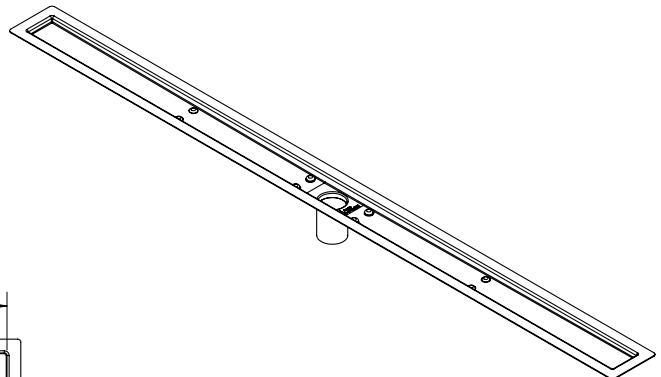

FC 65 Specifications

FC 65:

- Pre pitched Stainless steel flanged channel for FF 65 Series
- Fixed Length NOT Site Sizable™
- Compatible with liquid / fabric waterproofing
- 2" No-hub outlet connection via rubber coupling (not included with channel)

Models (overall dimensions):

- FC 6524: 26" L x 4 1/2" W x 4" H
- FC 6532: 34" L x 4 1/2" W x 4" H
- FC 6536: 38" L x 4 1/2" W x 4" H
- FC 6542: 44" L x 4 1/2" W x 4" H
- FC 6548: 50" L x 4 1/2" W x 4" H
- FC 6560: 62" L x 4 1/2" W x 4" H