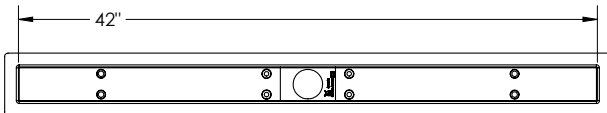

FC 65 Specifications

FC 65:

- Pre pitched Stainless steel flanged channel for FF 65 Series
- Fixed Length NOT Site Sizable™
- Compatible with liquid / fabric waterproofing
- 2" No-hub outlet connection via rubber coupling (not included with channel)

Models (overall dimensions):

- FC 6524: 26" L x 4 1/2" W x 4" H
- FC 6532: 34" L x 4 1/2" W x 4" H
- FC 6536: 38" L x 4 1/2" W x 4" H
- FC 6542: 44" L x 4 1/2" W x 4" H
- FC 6548: 50" L x 4 1/2" W x 4" H
- FC 6560: 62" L x 4 1/2" W x 4" H