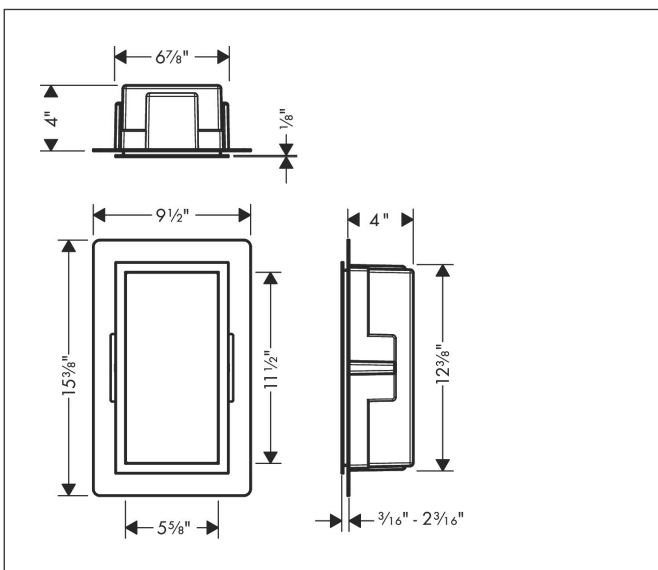

Brand	hangrohe
Art. Name	XtraStoris Individual Wall niche Brushed Stainless Steel with design frame 12"x 6"x 4"
Art. Nr.	56094700
Surface	matte white
Pos.	1

Product Picture

Features

- Consists of: wall niche with design frame, sealing set
- Body colour: Brushed Stainless Steel
- Installation depth: 100 mm
- Where to use: new construction, renovation
- Easy to clean surface
- Suitable for use in wet areas
- Wall type: solid wall construction, drywall construction
- Material sealing set: Polystyrene (PS)
- Material wall niche: Stainless Steel 304 (1.4301)
- Dimensions wall niche: 300 x 150 x 100 mm (HxWxD)
- Required dimensions for sealing set: 313 x 175 x 100 mm (HxWxD)

Drawing

Technology