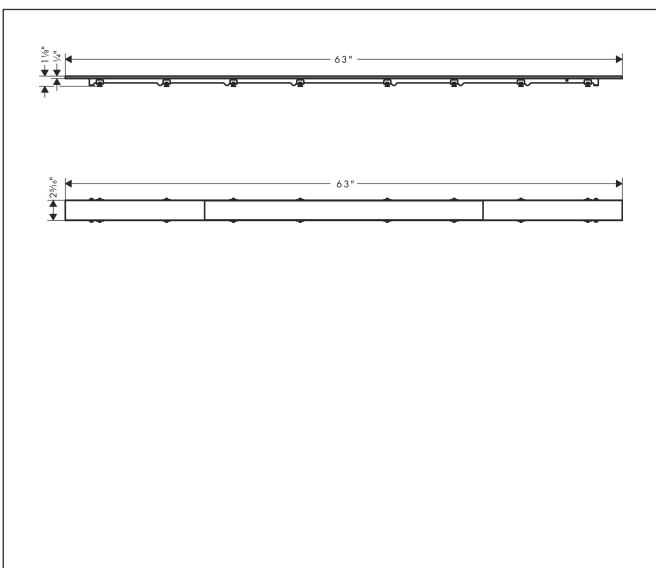

Brand	hansgrohe
Art. Name	<b>RainDrain Rock</b> Trim 59 1/8" Cut to Size and Tileable
Art. Nr.	56114001
Surface	n.a.
Pos.	1

## Product Picture

## Features

- Consists of: tileable trim, grate removal tool
- Mounting type: free in the floor, two-sided
- Can be shortened on site
- Frameless design
- Tile thickness: up to 40 mm
- Suitable for every type of tile and tile thickness
- Where to use: new construction, renovation
- Grate removal tool allows easy removal of the trim
- easy to clean
- 50 mm excess length on both sides
- can be shortened to a minimum of 1500 mm
- Grate material: Stainless Steel 304 (1.4301)
- Suitable for primary drainage

## Drawing