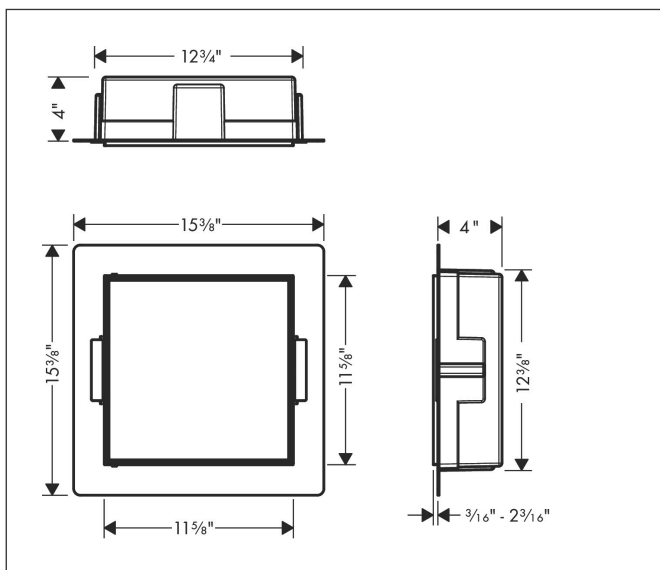

Brand hansgrohe
 Art. Name **XtraStoris Rock** Wall niche with tileable door 12"x 12"x 4"
 Art. Nr. 56085670
 Surface matte black
 Pos. 1

Product Picture

Features

- Consists of: wall niche with tileable door, sealing set
- Tileable Push-Open door
- Depth of the tileable door: 12 mm
- Installation depth: 100 mm
- Where to use: new construction, renovation
- Variable installation depth
- Easy to clean surface
- Suitable for use in wet areas
- easy adjustment to tile thickness
- Wall type: solid wall construction, drywall construction
- Material sealing set: Polystyrene (PS)
- Material wall niche: Stainless Steel 304 (1.4301)
- Dimensions wall niche: 300 x 300 x 100 mm (HxWxD)
- Required dimensions for sealing set: 313 x 325 x 100 mm (HxWxD)

Drawing

Technology