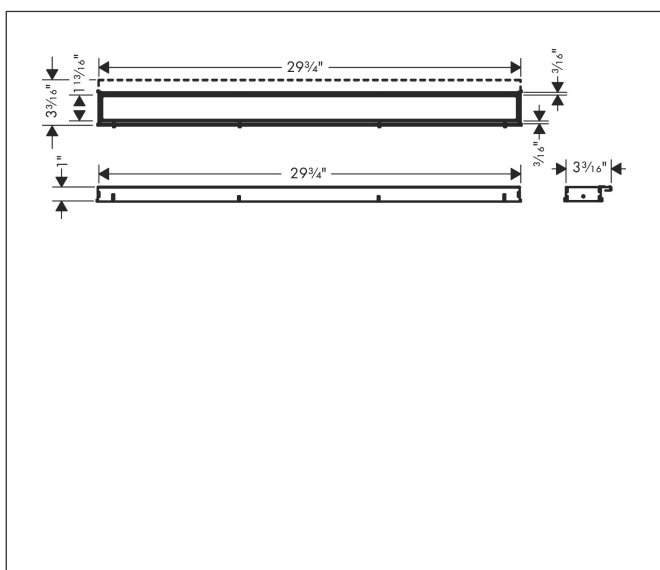

Brand	hansgrohe
Art. Name	RainDrain Match Trim 31 1/2" with Height Adjustable Frame
Art. Nr.	56038671
Surface	matte black
Pos.	1

Product Picture

Features

- Consists of: design trim, height adjustable frame, wall installation flange
- Mounting type: wall-mounted, free in the floor
- Easy to clean surface
- Easy adjustment to tile thickness with height adjustable frame (7 - 18 mm)
- Tile thickness: up to 18 mm
- Suitable for any type of tile
- Up to 60 l/min drainage capacity
- Where to use: new construction, renovation
- Grate removal tool allows easy removal of the trim
- Wall mounting possible
- tile inlay depth: 12 mm
- Grate material: Stainless Steel 304 (1.4301)
- Suitable for primary and secondary drainage
- Frame width: 62 mm

Drawing

Technology