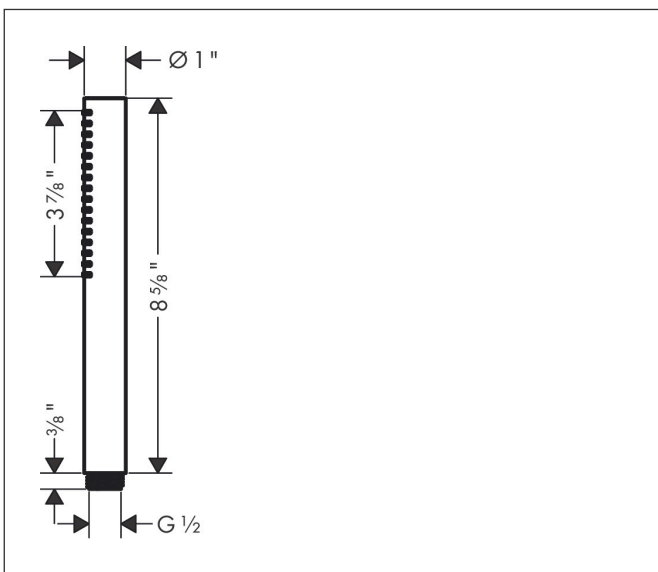

Drawing

Technology

Spray Types