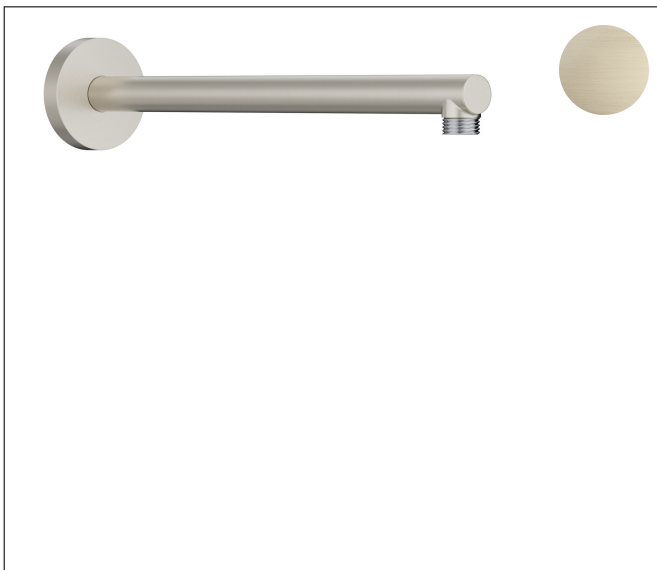

Brand hansgrohe
Art. Name Showerarm, 15"
Art. Nr. 24357821
Surface brushed nickel
Pos. 1

Product Picture

Features

- Length: 390 mm
- Brass/ plastic
- Connection type: 1/2" NPT
- Showerarm, Escutcheon, Mounting Material, Assembly instructions