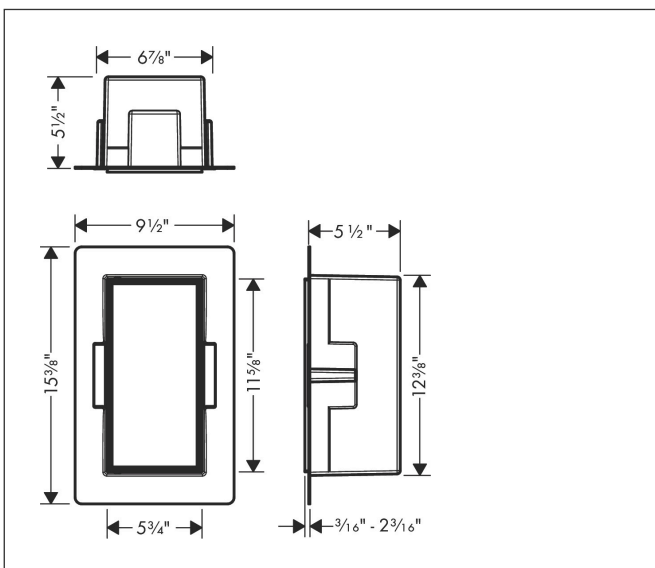

Brand hansgrohe
Art. Name **XtraStoris Rock** Wall niche with tileable door 12"x 6"x 5 1/2"
Art. Nr. 56088670
Surface matte black
Pos. 1

Product Picture

Features

- Consists of: wall niche with tileable door, sealing set
- Tileable Push-Open door
- Depth of the tileable door: 12 mm
- Installation depth: 140 mm
- Where to use: new construction, renovation
- Variable installation depth
- Easy to clean surface
- Suitable for use in wet areas
- easy adjustment to tile thickness
- Wall type: solid wall construction, drywall construction
- Material sealing set: Polystyrene (PS)
- Material wall niche: Stainless Steel 304 (1.4301)
- Dimensions wall niche: 300 x 150 x 140 mm (HxWxD)
- Required dimensions for sealing set: 313 x 175 x 140 mm (HxWxD)

Drawing

Technology