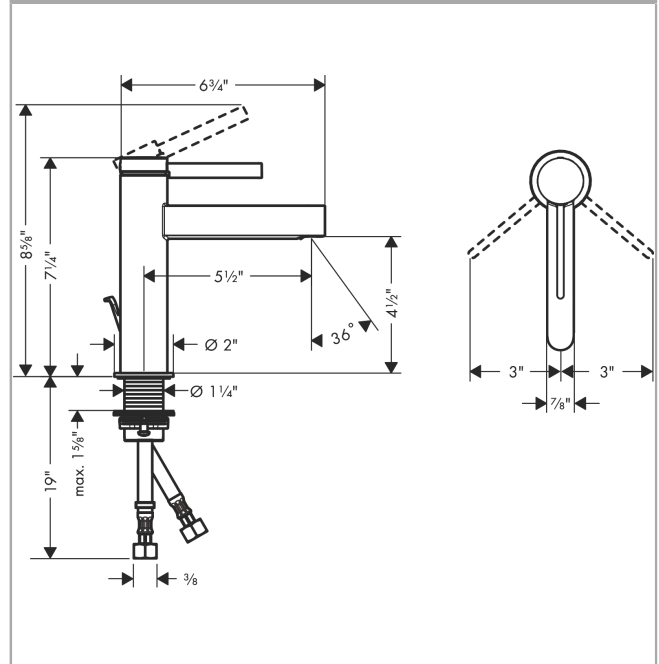

Finoris
Single-Hole Faucet 110 with Pop-Up Drain, 1.2 GPM
 Finishes : **matte white** Part no. : **76020701**

Description

Features

- Consists of: Single-handle faucet, Pop-up assembly
- Spray modes: Laminar spray
- Flow: 1.2 GPM (4.5 L/Min)
- Ceramic cartridge
- Includes pop-up drain
- Material waste set: Metal

Item details

List Price \$ 554.00

Technology

Design awards

Compliance

Product image

Scale drawing

Finoris
Single-Hole Faucet 110 with Pop-Up Drain, 1.2 GPM
 Finishes : **matte white** Part no. : **76020701**

Exploded drawing

Year of production: >12/21

Finoris
Single-Hole Faucet 110 with Pop-Up Drain, 1.2 GPM
 Finishes : **matte white** Part no. : **76020701**

Spare parts list

Year of production: >12/21

Pos.	Description	Part no.	Price	PU
1	handle	94266700	-	1
2	screw cover	93735700	-	1
3	hollow set screw M5x5	98446000	-	1
4	flange	93737700	-	1
5	nut	92926000	-	1
6	O-ring 30x1,5	98433000	-	1
7	O-ring 29x2	98391000	-	1
8	O-ring 25x1,5	98146000	-	1
9	cartridge, assy	93760000	-	1
10	seal	93383000	-	1
11	adapter for cartridge	98866000	-	1
12	spray former	93973000	-	1
13	special tool	98987000	-	1
14	escutcheon	94265700	-	1
15	flat seal	98749000	-	1
16	fixing set (Ø 32)	13961000	-	1
17	lever collar	97548000	-	1
18	pull rod	96657700	-	1
19	connection hose 600 mm M8x0,75 G3/8	96556000	-	1
20	O-ring 6,6x1,6	93019000	-	1