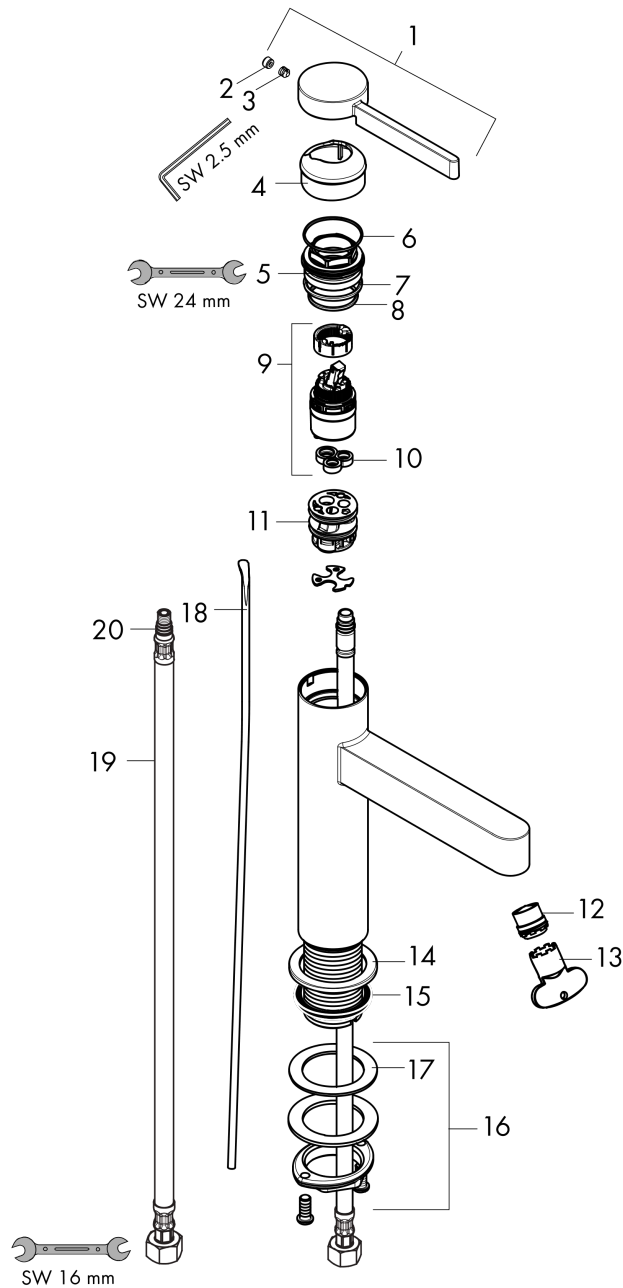

Finoris
Single-Hole Faucet 110 with Pop-Up Drain, 1.2 GPM
 Finishes : **matte white** Part no. : **76020701**

Description

Features

- Consists of: Single-handle faucet, Pop-up assembly
- Spray modes: Laminar spray
- Flow: 1.2 GPM (4.5 L/Min)
- Ceramic cartridge
- Includes pop-up drain
- Material waste set: Metal

Item details

List Price \$ 554.00

Technology

Design awards

Compliance

Product image

Scale drawing

Finoris
Single-Hole Faucet 110 with Pop-Up Drain, 1.2 GPM
 Finishes : **matte white** Part no. : **76020701**

Exploded drawing

Year of production: >12/21

Finoris
Single-Hole Faucet 110 with Pop-Up Drain, 1.2 GPM
 Finishes : **matte white** Part no. : **76020701**

Spare parts list

Year of production: >12/21

Pos.	Description	Part no.	Price	PU
1	handle	94266700	-	1
2	screw cover	93735700	-	1
3	hollow set screw M5x5	98446000	-	1
4	flange	93737700	-	1
5	nut	92926000	-	1
6	O-ring 30x1,5	98433000	-	1
7	O-ring 29x2	98391000	-	1
8	O-ring 25x1,5	98146000	-	1
9	cartridge, assy	93760000	-	1
10	seal	93383000	-	1
11	adapter for cartridge	98866000	-	1
12	spray former	93973000	-	1
13	special tool	98987000	-	1
14	escutcheon	94265700	-	1
15	flat seal	98749000	-	1
16	fixing set (Ø 32)	13961000	-	1
17	lever collar	97548000	-	1
18	pull rod	96657700	-	1
19	connection hose 600 mm M8x0,75 G3/8	96556000	-	1
20	O-ring 6,6x1,6	93019000	-	1