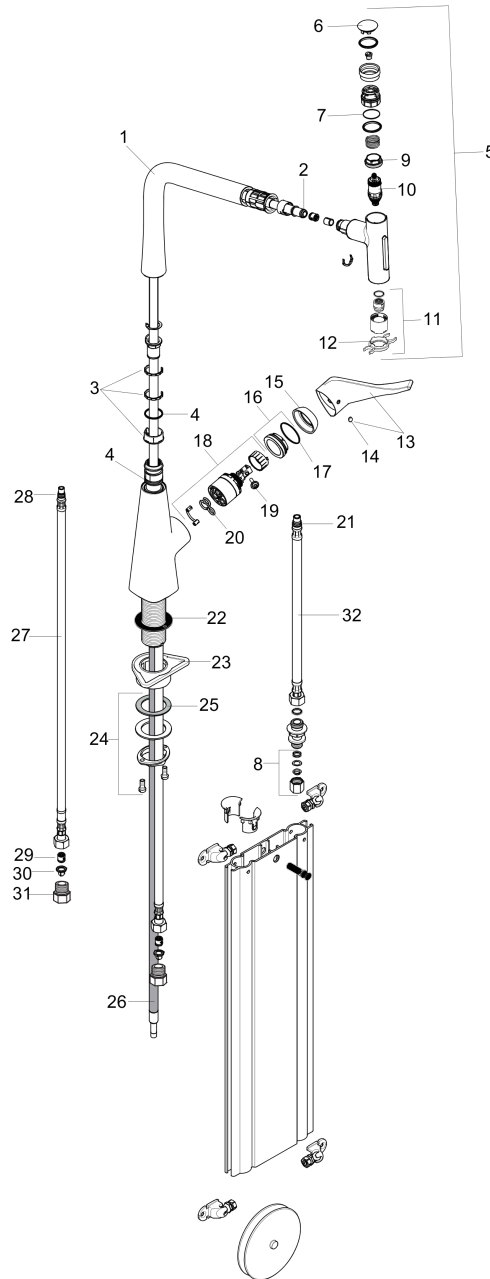

Metris Select
HighArc Kitchen Faucet, 2-Spray Pull-Out with sBox, 1.75 GPM
 Finishes : **steel optic** Part no. : **73816801**

Description

Features

- Swivel range 110° / 150°
- Laminar spray, needle spray
- Toggle spray diverter
- Select button provides convenient start/stop of the water flow at the sprayhead
- MagFit magnetic sprayhead docking
- Single-hole installation
- Flow: 1.75 GPM (6.6 L/Min)
- Ceramic cartridge
- 3/8" hoses
- Integrated double backflow prevention
- sBox for smooth, protected hose guidance in the cabinet
- extension length up to 30" (76cm)

Exploded drawing

Year of production: >07/19

Metris Select

HighArc Kitchen Faucet, 2-Spray Pull-Out with sBox, 1.75 GPM

Finishes : **steel optic** Part no. : **73816801**

Spare parts list

Year of production: >07/19

Pos.	Description	Part no.	Price	PU
1	spout cpl.	92736800	-	1
2	O-ring 8x2	98112000	-	1
3	set of lever collars	98365000	-	1
4	O-ring 21x2,5	98211000	-	1
5	handspray	93411801	-	1
6	cover	92566800	-	1
7	O-Ring 14x1,5	98201000	-	1
8	squeezing connection	96099000	-	1
9	nut	92567000	-	1
10	shut off unit	98463000	-	1
11	spray former	93342000	-	1
12	service tool	95910000	-	1
13	handle	98455800	-	1
14	screw cover	96338000	-	1
15	flange	95498800	-	1
16	nut	97209000	-	1
17	O-Ring 32x2	98193000	-	1
18	cartridge, assy	92730000	-	1
19	locking screw for handle	95140000	-	1
20	seal	95008000	-	1
21	O-ring 8x1,75	97827000	-	1
22	seal	92582000	-	1
23	support	97523000	-	1
24	fixing set (Ø 34)	95049000	-	1
25	lever collar	97548000	-	1
26	hose	93188000	-	1
27	connection hose 900 mm M8x0,75 G3/8	95372000	-	1
28	O-ring 7x1,5	98422000	-	1
29	non return valve DW 10	96456000	-	1
30	filter packing	95291000	-	1
31	adapter for connection hose	88802000	-	1
32	connection hose 450 mm M10x1 G3/8	96507000	-	1
a	extension set	43333000	-	1