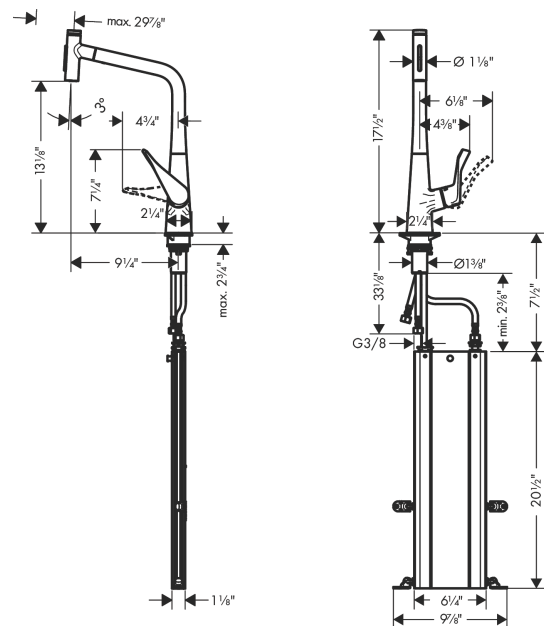

Scale drawing