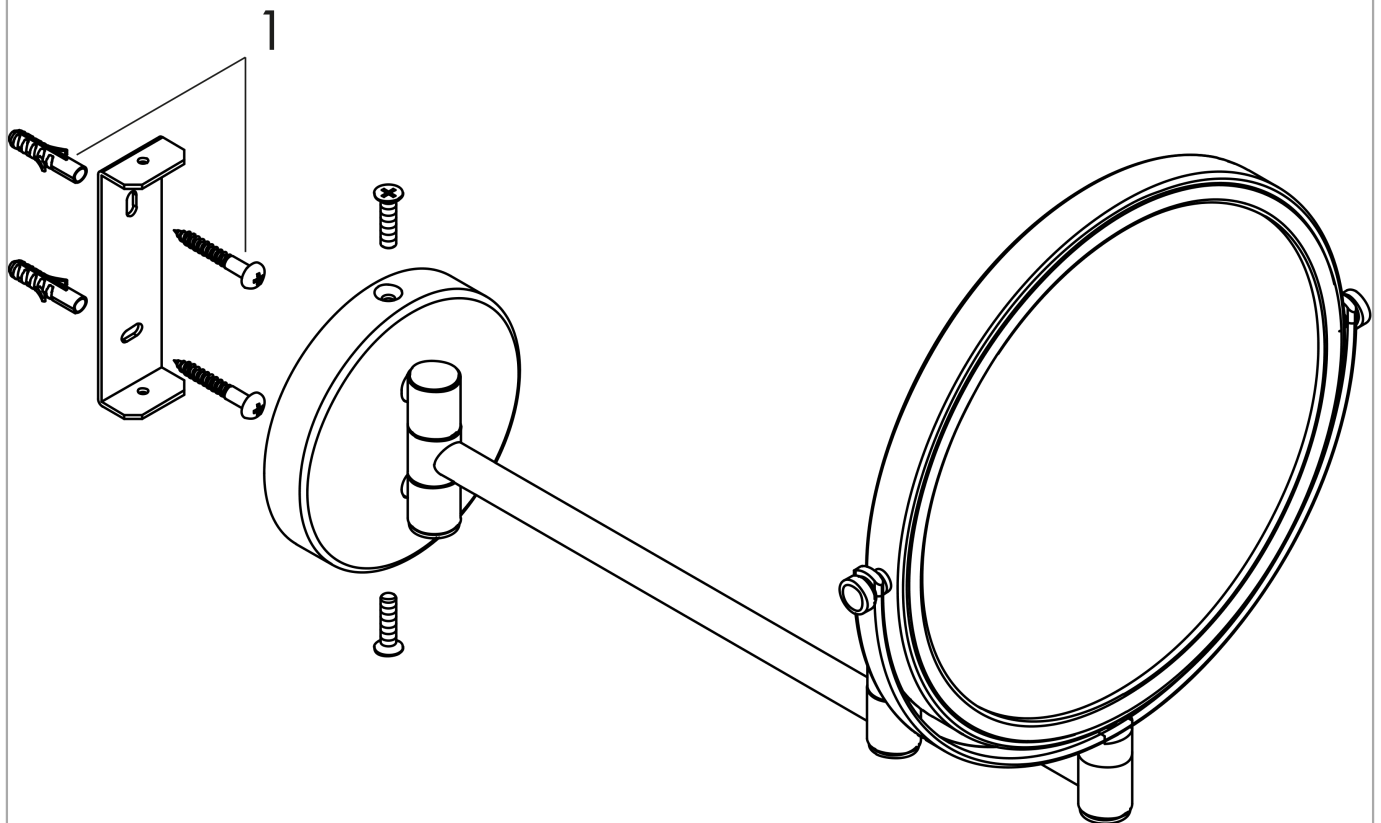

**Logis Universal
Pull-Out Shaving Mirror**
Finishes : **chrome** Part no. : **73561000**

Description

Features

- Metal
- Wall-mounted
- Arms swivel independently

Item details

List Price \$ 140.00

Product image

Scale drawing

**Logis Universal
Pull-Out Shaving Mirror**
 Finishes : **chrome** Part no. : **73561000**

Exploded drawing

Year of production: >05/18

**Logis Universal
Pull-Out Shaving Mirror**
 Finishes : **chrome** Part no. : **73561000**