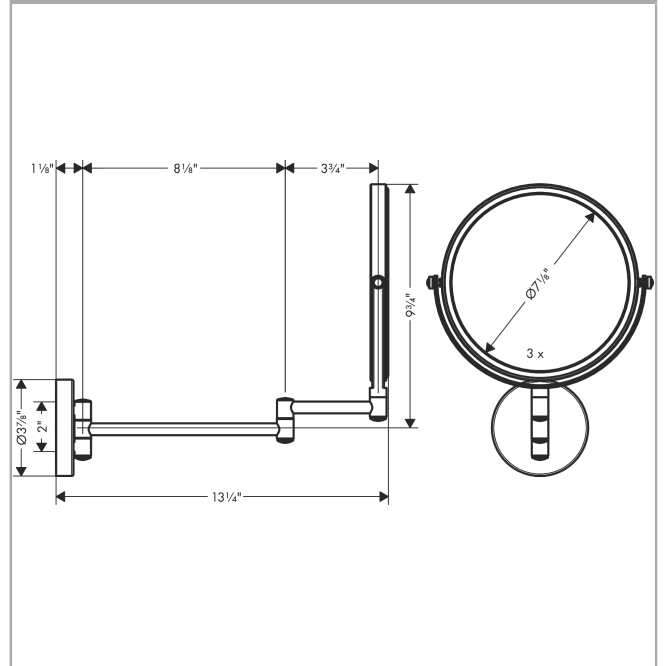

**Logis Universal
Pull-Out Shaving Mirror**
Finishes : **chrome** Part no. : **73561000**

Description

Features

- Metal
- Wall-mounted
- Arms swivel independently

Item details

List Price \$ 140.00

Product image

Scale drawing

**Logis Universal
Pull-Out Shaving Mirror**
 Finishes : **chrome** Part no. : **73561000**

Exploded drawing

Year of production: >05/18

**Logis Universal
Pull-Out Shaving Mirror**
 Finishes : **chrome** Part no. : **73561000**

Spare parts list

Year of production: >**05/18**

Pos.	Description	Part no.	Price	PU
1	mounting set	96179000	-	1