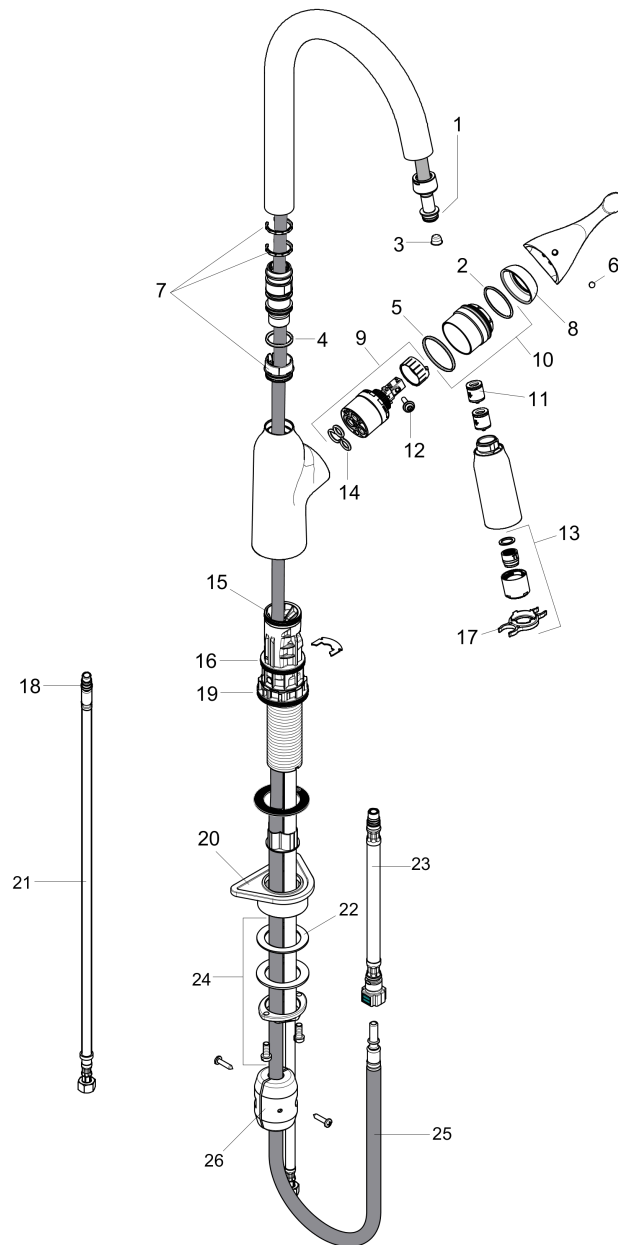

Allegro N
Prep Kitchen Faucet, 2-Spray Pull-Down, 1.75 GPM
 Finishes : **chrome** Part no. : **71844001**

Description

Features

- Swivel range 360°
- Laminar spray, needle spray
- Toggle spray diverter
- MagFit magnetic sprayhead docking
- Single-hole installation
- Flow: 1.75 GPM (6.6 L/Min)
- Ceramic cartridge
- 3/8" hoses
- Integrated double backflow prevention

Item details

List Price \$ 475.00

Technology

Compliance

Product image

Scale drawing

Allegro N
Prep Kitchen Faucet, 2-Spray Pull-Down, 1.75 GPM
 Finishes : **chrome** Part no. : **71844001**

Exploded drawing

Year of production: >04/19

Allegro N
Prep Kitchen Faucet, 2-Spray Pull-Down, 1.75 GPM
 Finishes : **chrome** Part no. : **71844001**

Spare parts list

Year of production: >04/19

Pos.	Description	Part no.	Price	PU
1	O-ring 11x2	98127000	-	1
2	O-Ring 32x2	98193000	-	1
3	filter	97735000	-	1
4	O-ring 21x2,5	98211000	-	1
5	O-ring 36x2	98156000	-	1
6	screw cover	96338000	-	1
7	set of lever collars	98365000	-	1
8	flange	97406000	-	1
9	cartridge, assy	92730000	-	1
10	nut	93346000	-	1
11	non return valve	93218000	-	1
12	locking screw for handle	95140000	-	1
13	spray former	93342000	-	1
14	seal	95008000	-	1
15	O-ring 30x1,5	98433000	-	1
16	O-ring 38x2	98396000	-	1
17	service tool	95910000	-	1
18	O-ring 6,6x1,6	93019000	-	1
19	O-ring 44x2,5	98162000	-	1
20	support	97523000	-	1
21	connection hose 35½" M8x0,75 3/8"	96316001	-	1
22	lever collar	97548000	-	1
23	connection hose 600 mm M10x1	95561000	-	1
24	fixing set (special)	93253000	-	1
25	hose 1,50 m	95507000	-	1
26	weight	92500000	-	1
a	handle	93496000	-	1