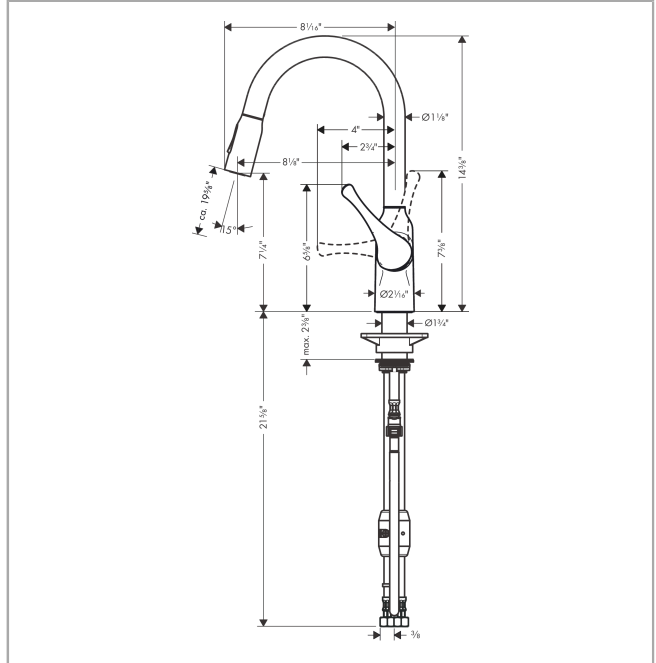

Allegro N
Prep Kitchen Faucet, 2-Spray Pull-Down, 1.75 GPM
 Finishes : **chrome** Part no. : **71844001**

Description

Features

- Swivel range 360°
- Laminar spray, needle spray
- Toggle spray diverter
- MagFit magnetic sprayhead docking
- Single-hole installation
- Flow: 1.75 GPM (6.6 L/Min)
- Ceramic cartridge
- 3/8" hoses
- Integrated double backflow prevention

Item details

List Price \$ 475.00

Technology

Compliance

Product image

Scale drawing

Allegro N
Prep Kitchen Faucet, 2-Spray Pull-Down, 1.75 GPM
 Finishes : **chrome** Part no. : **71844001**

Exploded drawing

Year of production: >04/19

Allegro N
Prep Kitchen Faucet, 2-Spray Pull-Down, 1.75 GPM
 Finishes : **chrome** Part no. : **71844001**

Spare parts list

Year of production: >04/19

Pos.	Description	Part no.	Price	PU
1	O-ring 11x2	98127000	-	1
2	O-Ring 32x2	98193000	-	1
3	filter	97735000	-	1
4	O-ring 21x2,5	98211000	-	1
5	O-ring 36x2	98156000	-	1
6	screw cover	96338000	-	1
7	set of lever collars	98365000	-	1
8	flange	97406000	-	1
9	cartridge, assy	92730000	-	1
10	nut	93346000	-	1
11	non return valve	93218000	-	1
12	locking screw for handle	95140000	-	1
13	spray former	93342000	-	1
14	seal	95008000	-	1
15	O-ring 30x1,5	98433000	-	1
16	O-ring 38x2	98396000	-	1
17	service tool	95910000	-	1
18	O-ring 6,6x1,6	93019000	-	1
19	O-ring 44x2,5	98162000	-	1
20	support	97523000	-	1
21	connection hose 35½" M8x0,75 3/8"	96316001	-	1
22	lever collar	97548000	-	1
23	connection hose 600 mm M10x1	95561000	-	1
24	fixing set (special)	93253000	-	1
25	hose 1,50 m	95507000	-	1
26	weight	92500000	-	1
a	handle	93496000	-	1