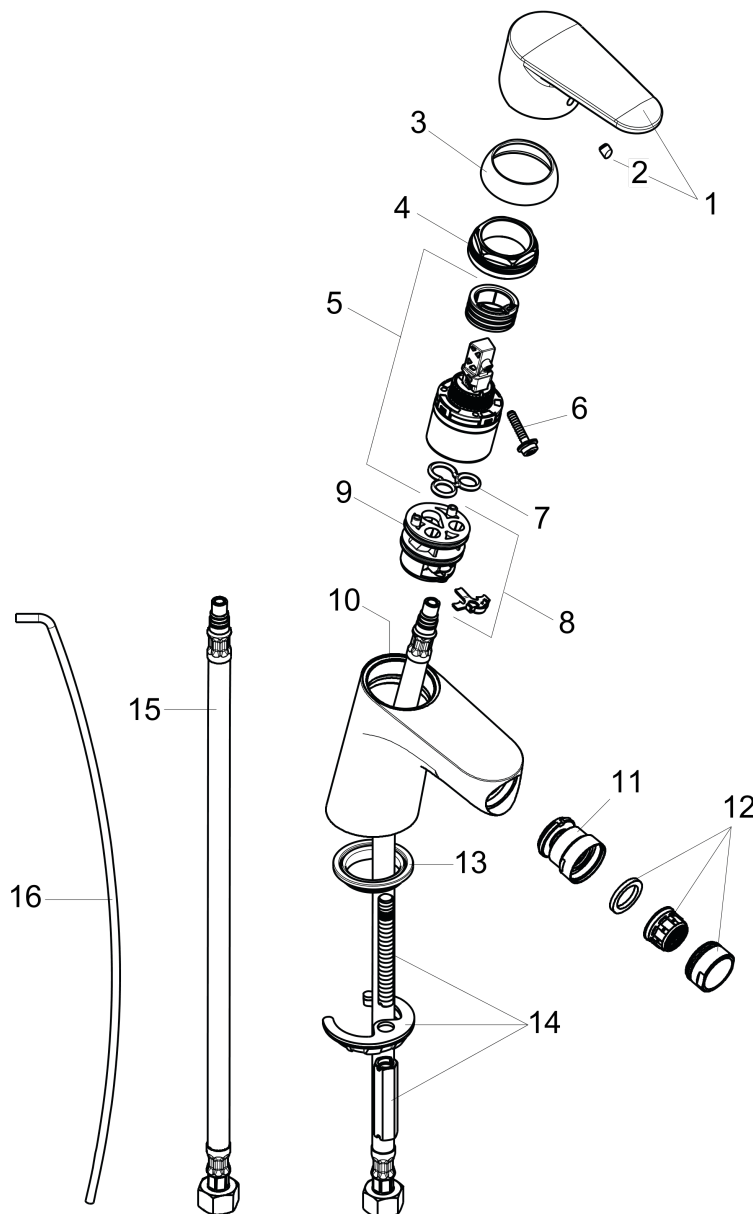

Focus

Single-Hole Bidet Faucet

Finishes : **chrome** Part no. : **31920001**

Description

Features

- Pivoting aerator
- Ceramic cartridge
- Includes pop-up drain

Item details

List Price \$ 215.00

Compliance

Product image

Scale drawing

Focus
Single-Hole Bidet Faucet
 Finishes : **chrome** Part no. : **31920001**

Exploded drawing

Year of production: >01/12

Focus

Single-Hole Bidet Faucet

Finishes : **chrome** Part no. : **31920001**

Spare parts list

Year of production: >01/12

Pos.	Description	Part no.	Price	PU
1	handle	98532000	-	1
2	screw cover	96338000	-	1
3	flange	97406000	-	1
4	nut	97209000	-	1
5	cartridge, assy	92730000	-	1
6	locking screw for handle	95140000	-	1
7	seal	95008000	-	1
8	adapter for cartridge	98750000	-	1
9	O-Ring 30x2	98186000	-	1
10	O-ring 35x2	92604000	-	1
11	ball joint	92036000	-	1
12	aerator M24x1 (7 l/min)	13085000	-	1
13	seal Ø 42	98722000	-	1
14	fixing set	88508000	-	1
15	connection hose 18½" M8x0,75 3/8"	96321001	-	1
16	pull rod	96657000	-	1
a	pop up waste	88509000	-	1