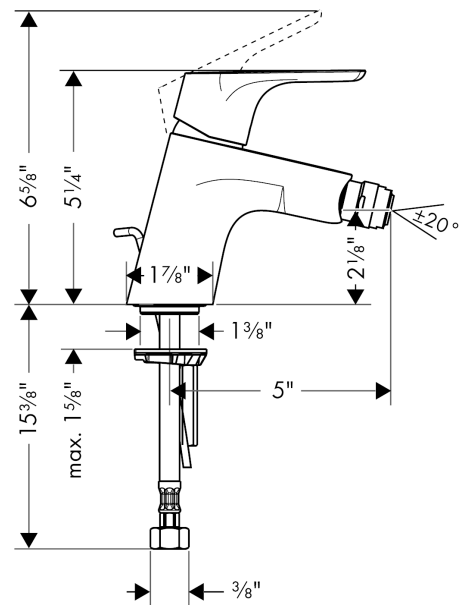

Focus

Single-Hole Bidet Faucet

Finishes : **chrome** Part no. : **31920001**

Description

Features

- Pivoting aerator
- Ceramic cartridge
- Includes pop-up drain

Item details

List Price \$ 215.00

Compliance

Product image

Scale drawing

Focus
Single-Hole Bidet Faucet
 Finishes : **chrome** Part no. : **31920001**

Exploded drawing

Year of production: >01/12

Focus

Single-Hole Bidet Faucet

Finishes : **chrome** Part no. : **31920001**

Spare parts list

Year of production: >01/12

Pos.	Description	Part no.	Price	PU
1	handle	98532000	-	1
2	screw cover	96338000	-	1
3	flange	97406000	-	1
4	nut	97209000	-	1
5	cartridge, assy	92730000	-	1
6	locking screw for handle	95140000	-	1
7	seal	95008000	-	1
8	adapter for cartridge	98750000	-	1
9	O-Ring 30x2	98186000	-	1
10	O-ring 35x2	92604000	-	1
11	ball joint	92036000	-	1
12	aerator M24x1 (7 l/min)	13085000	-	1
13	seal Ø 42	98722000	-	1
14	fixing set	88508000	-	1
15	connection hose 18½" M8x0,75 3/8"	96321001	-	1
16	pull rod	96657000	-	1
a	pop up waste	88509000	-	1