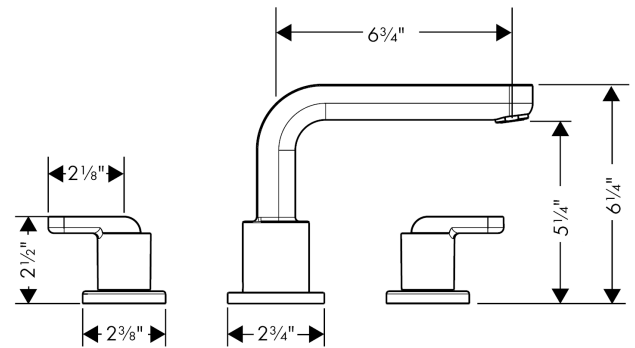

Metris S
3-Hole Roman Tub Set Trim with Lever Handles
 Finishes : **chrome** Part no. : **31438001**

Description

Features

- 90° ceramic valves

Item details

List Price \$ 693.00

Compliance

Product image

Scale drawing

Metris S
3-Hole Roman Tub Set Trim with Lever Handles
 Finishes : **chrome** Part no. : **31438001**

Exploded drawing

Year of production: >04/07

Metris S

3-Hole Roman Tub Set Trim with Lever Handles

Finishes : **chrome** Part no. : **31438001**

Spare parts list

Year of production: >04/07

Pos.	Description	Part no.	Price	PU
1	spout cpl.	31095000	-	1
2	aerator M24x1 (25 l/min)	13956000	-	1
3	hollow set screw M6x6	97660000	-	1
4	escutcheon Ø 70 mm	97779000	-	1
5	adapter for spout	88512000	-	1
6	handle	31105000	-	1
7	handle	31106000	-	1
8	handle fixing set	94184000	-	1
9	escutcheon	31098000	-	1