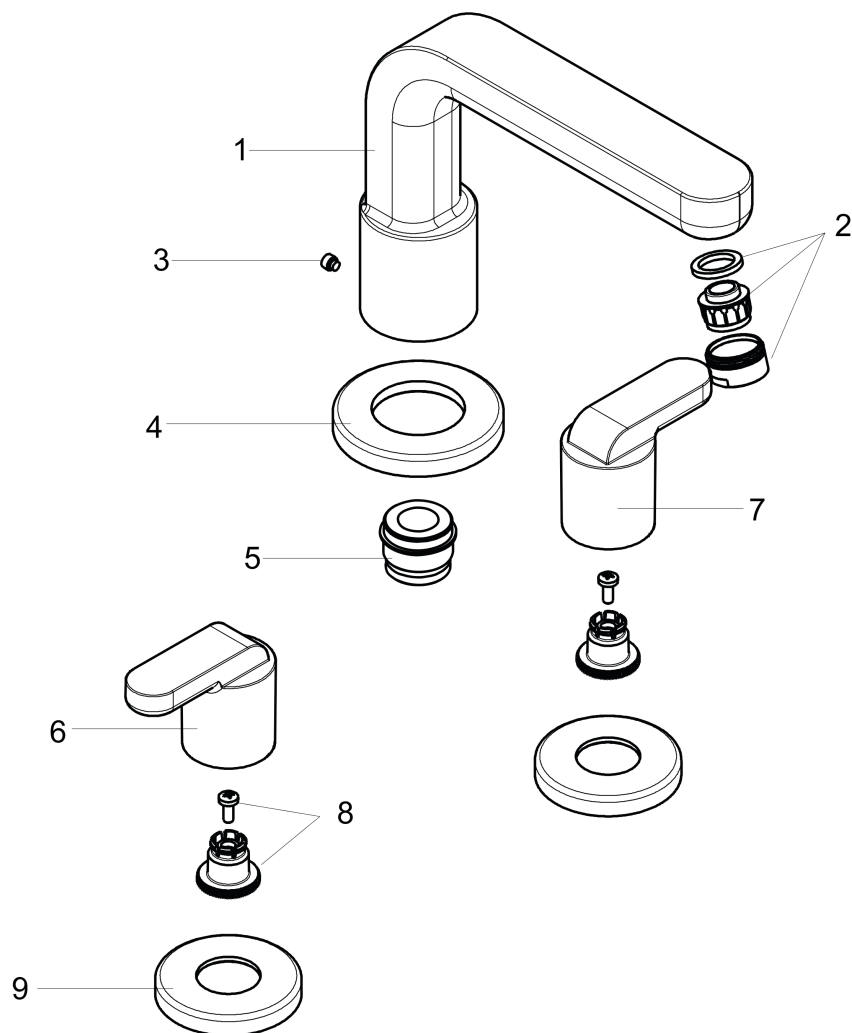

Metris S
3-Hole Roman Tub Set Trim with Lever Handles
 Finishes : **chrome** Part no. : **31438001**

Description

Features

- 90° ceramic valves

Item details

List Price \$ 693.00

Compliance

Product image

Scale drawing

Metris S
3-Hole Roman Tub Set Trim with Lever Handles
 Finishes : **chrome** Part no. : **31438001**

Exploded drawing

Year of production: >04/07

Metris S

3-Hole Roman Tub Set Trim with Lever Handles

Finishes : **chrome** Part no. : **31438001**

Spare parts list

Year of production: >04/07

Pos.	Description	Part no.	Price	PU
1	spout cpl.	31095000	-	1
2	aerator M24x1 (25 l/min)	13956000	-	1
3	hollow set screw M6x6	97660000	-	1
4	escutcheon Ø 70 mm	97779000	-	1
5	adapter for spout	88512000	-	1
6	handle	31105000	-	1
7	handle	31106000	-	1
8	handle fixing set	94184000	-	1
9	escutcheon	31098000	-	1