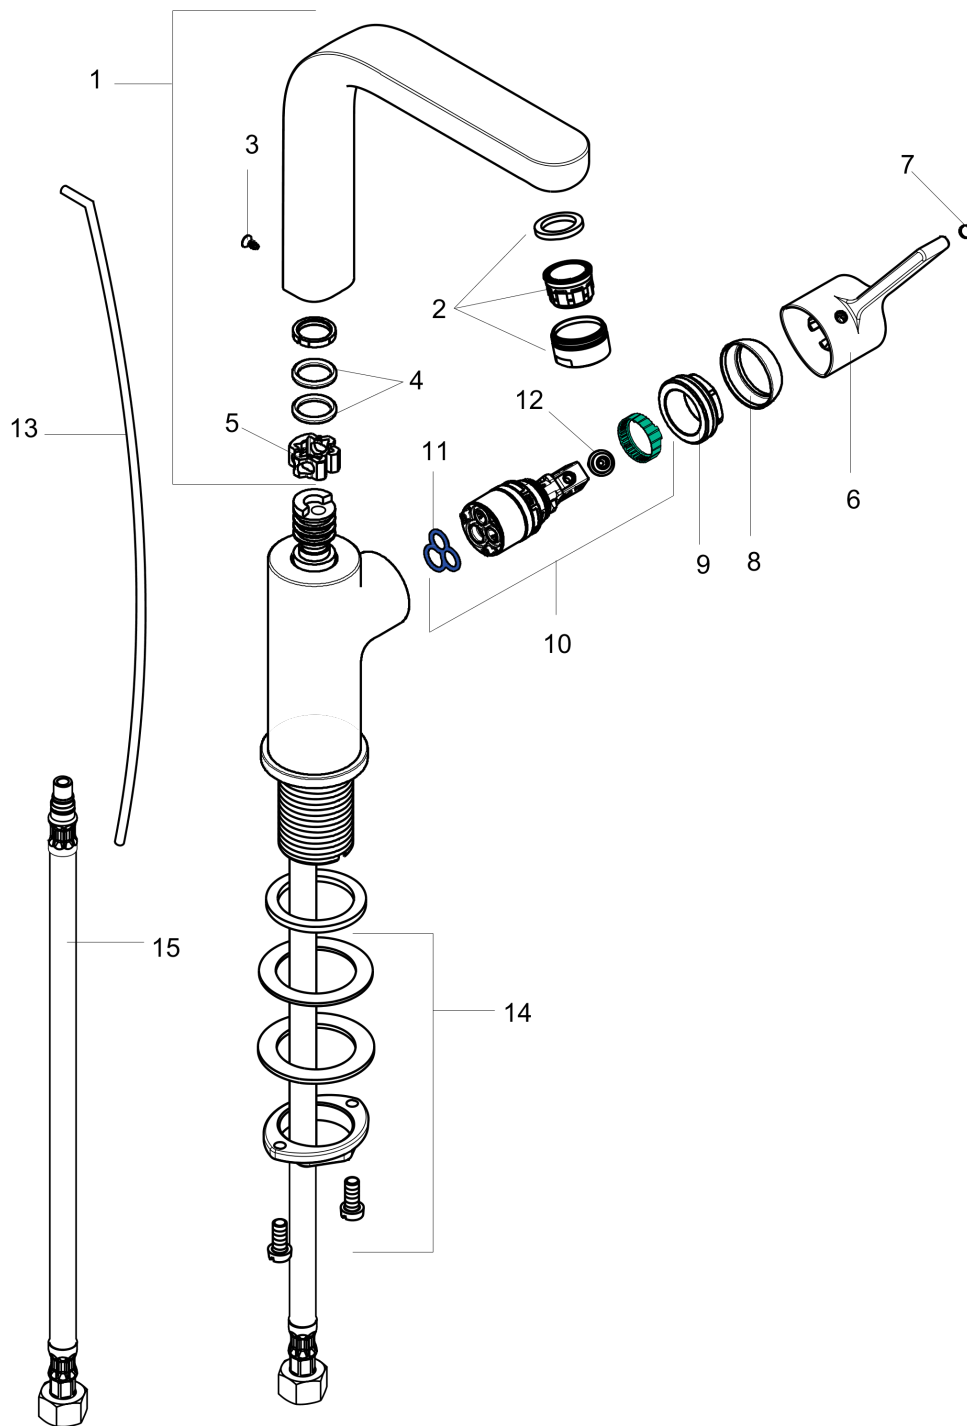

**Metris S**  
**Single-Hole Faucet 230 with Swivel Spout and Pop-Up Drain, 1.2 GPM**  
 Finishes : **chrome** Part no. : **31161001**

**Description**

**Features**

- Swivel range 120°
- Aerated spray
- Flow: 1.2 GPM (4.5 L/Min)
- Ceramic cartridge
- Includes pop-up drain

**Item details**

List Price \$ 449.00

**Technology**

**Compliance**

**Product image**

**Scale drawing**

**Metris S**

**Single-Hole Faucet 230 with Swivel Spout and Pop-Up Drain, 1.2 GPM**

Finishes : **chrome** Part no. : **31161001**

**Exploded drawing**

Year of production: >07/16

**Metris S**

**Single-Hole Faucet 230 with Swivel Spout and Pop-Up Drain, 1.2 GPM**

Finishes : **chrome**    Part no. : **31161001**

**Spare parts list**

Year of production: >07/16

Pos.	Description	Part no.	Price	PU
1	spout cpl.	95653000	-	1
2	aerator M24x1 (4,5 l/min)	92877000	-	1
3	screw	97662000	-	1
4	O-Ring 14x2,5	98189000	-	1
5	axialring	97558000	-	1
6	handle	95652000	-	1
7	screw cover	96338000	-	1
8	flange	95493000	-	1
9	nut	95178000	-	1
10	cartridge, assy	95973001	-	1
11	seal	98865000	-	1
12	locking screw for handle	95140000	-	1
13	pull rod	96657000	-	1
14	fixing set (Ø 32)	13961000	-	1
15	connection hose 18½" M8x0,75 3/8"	96321001	-	1
a	pop up waste	94159000	-	1