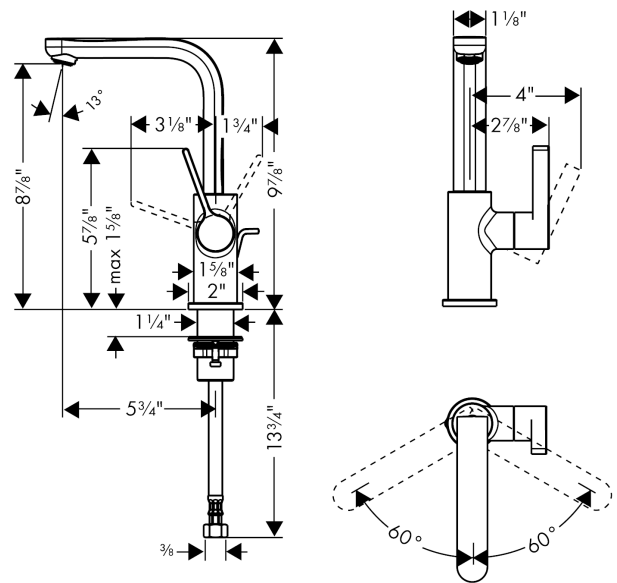

**Metris S**  
**Single-Hole Faucet 230 with Swivel Spout and Pop-Up Drain, 1.2 GPM**  
 Finishes : **chrome** Part no. : **31161001**

**Description**

**Features**

- Swivel range 120°
- Aerated spray
- Flow: 1.2 GPM (4.5 L/Min)
- Ceramic cartridge
- Includes pop-up drain

**Item details**

List Price \$ 449.00

**Technology**

**Compliance**

**Product image**

**Scale drawing**

**Metris S**

**Single-Hole Faucet 230 with Swivel Spout and Pop-Up Drain, 1.2 GPM**

Finishes : **chrome** Part no. : **31161001**

**Exploded drawing**

Year of production: >07/16

**Metris S**

**Single-Hole Faucet 230 with Swivel Spout and Pop-Up Drain, 1.2 GPM**

Finishes : **chrome**    Part no. : **31161001**

**Spare parts list**

Year of production: >07/16

Pos.	Description	Part no.	Price	PU
1	spout cpl.	95653000	-	1
2	aerator M24x1 (4,5 l/min)	92877000	-	1
3	screw	97662000	-	1
4	O-Ring 14x2,5	98189000	-	1
5	axialring	97558000	-	1
6	handle	95652000	-	1
7	screw cover	96338000	-	1
8	flange	95493000	-	1
9	nut	95178000	-	1
10	cartridge, assy	95973001	-	1
11	seal	98865000	-	1
12	locking screw for handle	95140000	-	1
13	pull rod	96657000	-	1
14	fixing set (Ø 32)	13961000	-	1
15	connection hose 18½" M8x0,75 3/8"	96321001	-	1
a	pop up waste	94159000	-	1