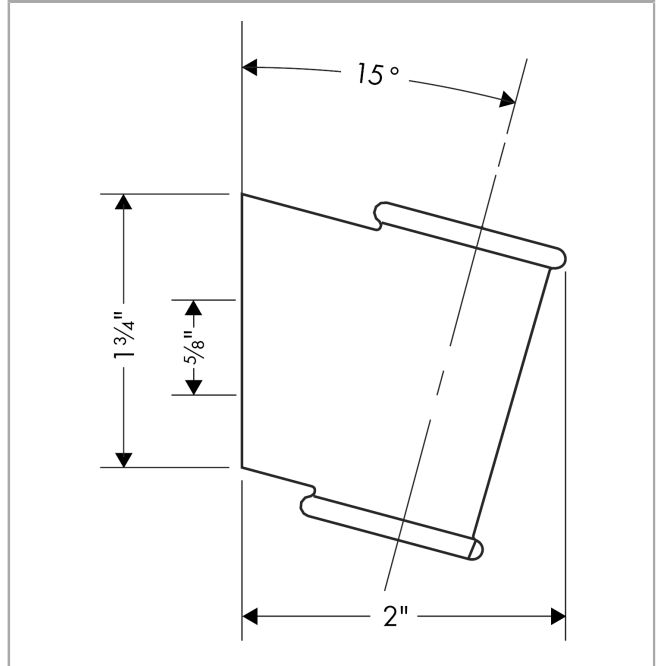

Handshower Holder Classic
 Finishes : **chrome** Part no. : **28324000**

Description

Features

- Wall-mounted

Item details

List Price \$ 34.00

Product image

Scale drawing

Handshower Holder Classic
 Finishes : **chrome** Part no. : **28324000**

Exploded drawing

Year of production: >04/08

Handshower Holder Classic
 Finishes : **chrome** Part no. : **28324000**

Spare parts list

Year of production: >**04/08**

Pos.	Description	Part no.	Price	PU
1	guide	98918000	-	1