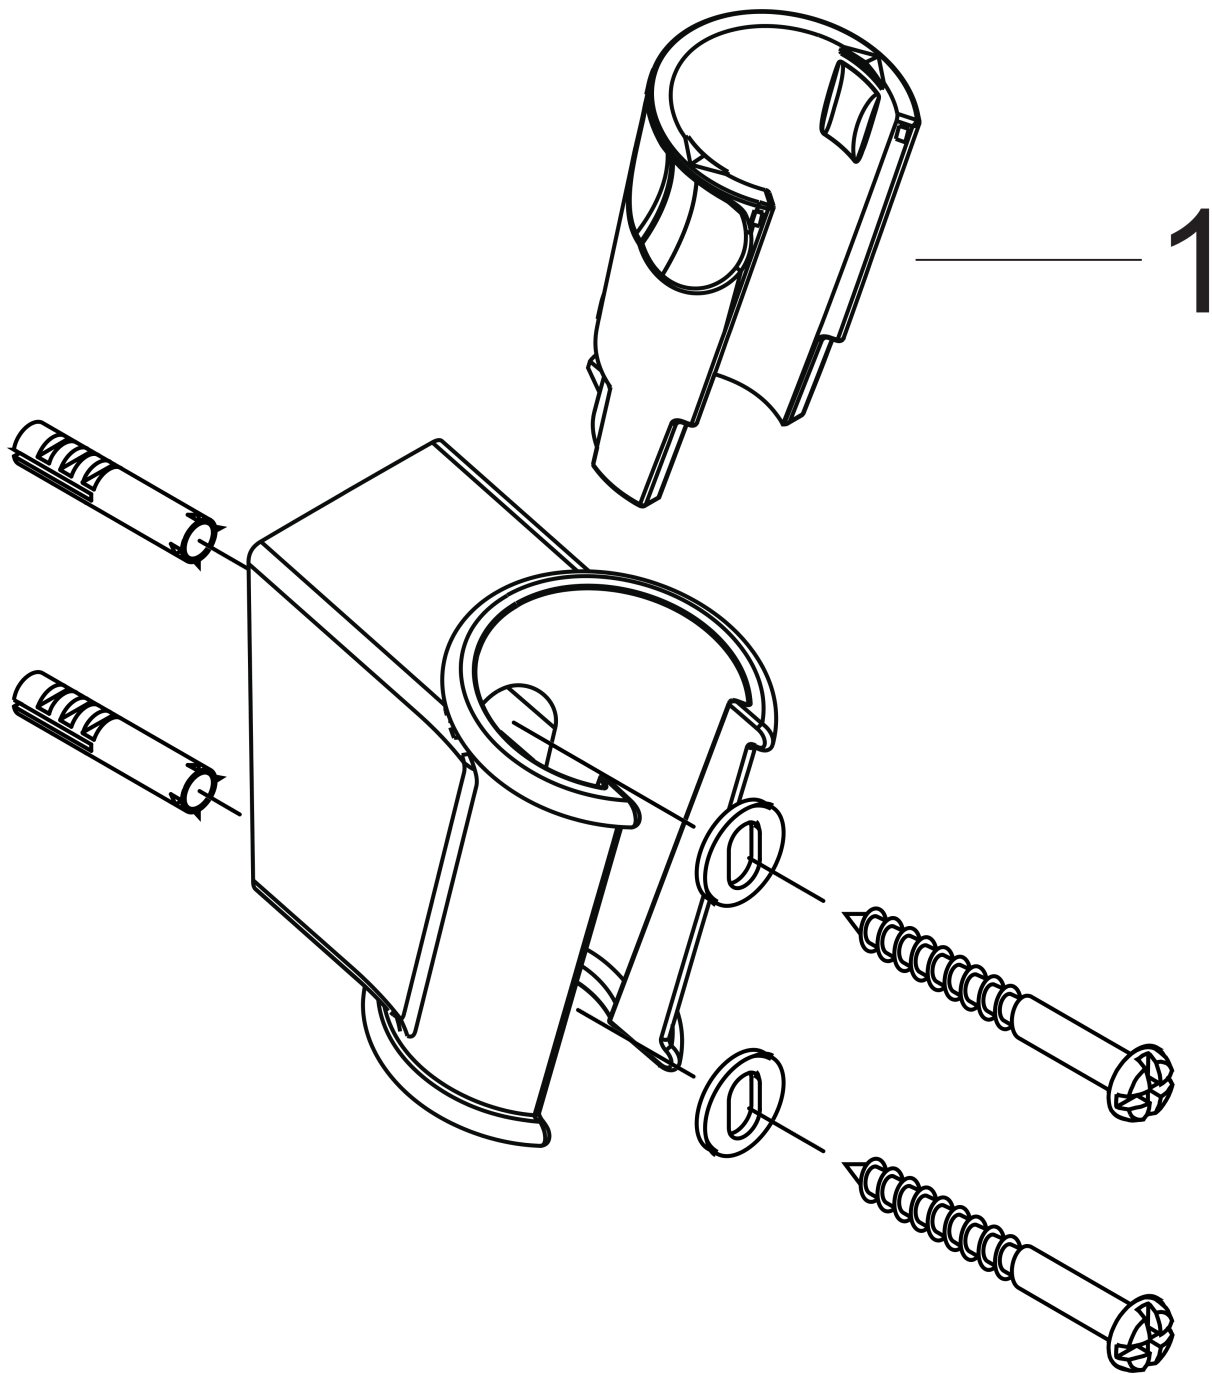

Handshower Holder Classic
 Finishes : **chrome** Part no. : **28324000**

Description

Features

- Wall-mounted

Item details

List Price \$ 34.00

Product image

Scale drawing

Handshower Holder Classic
 Finishes : **chrome** Part no. : **28324000**

Exploded drawing

Year of production: >04/08

Handshower Holder Classic
 Finishes : **chrome** Part no. : **28324000**

Spare parts list

Year of production: >**04/08**

Pos.	Description	Part no.	Price	PU
1	guide	98918000	-	1