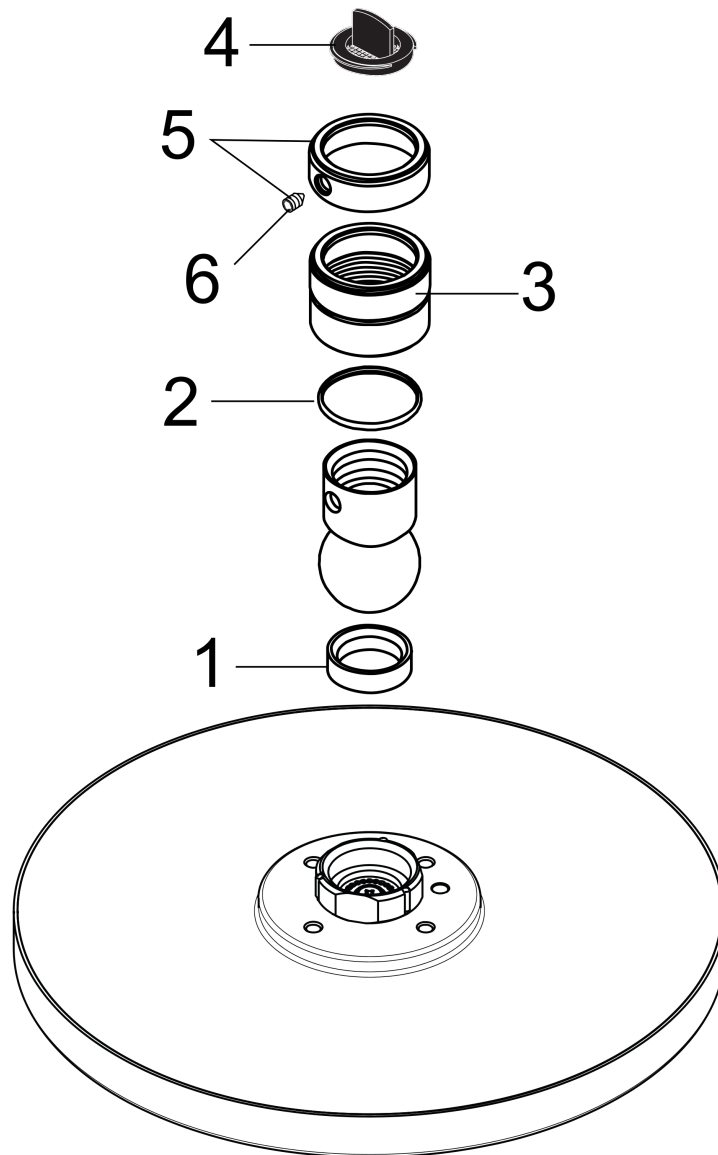

Raindance S

Showerhead 300 1-Jet, 2.5 GPM

Finishes : **brushed nickel** Part no. : **27493821**

Description

Features

- 225 no-clog spray channels
- Spray modes: RainAir
- Flow: 2.5 GPM (9.5 L/Min)
- Fully-finished matching spray face

Item details

List Price \$ 1,249.00

Technology

Compliance

Product image

Scale drawing

Raindance S

Showerhead 300 1-Jet, 2.5 GPM

Finishes : **brushed nickel** Part no. : **27493821**

Exploded drawing

Year of production: >01/12

Raindance S

Showerhead 300 1-Jet, 2.5 GPM

Finishes : **brushed nickel** Part no. : **27493821**

Spare parts list

Year of production: >01/12

Pos.	Description	Part no.	Price	PU
1	air jet (Eco)	95795820	-	1
2	seal	97606000	-	1
3	lever collar	97536000	-	1
4	nut	97958000	-	1
5	filter packing	88649000	-	1
6	lock washer	98942000	-	1
7	hollow set screw M4x6	97767000	-	1