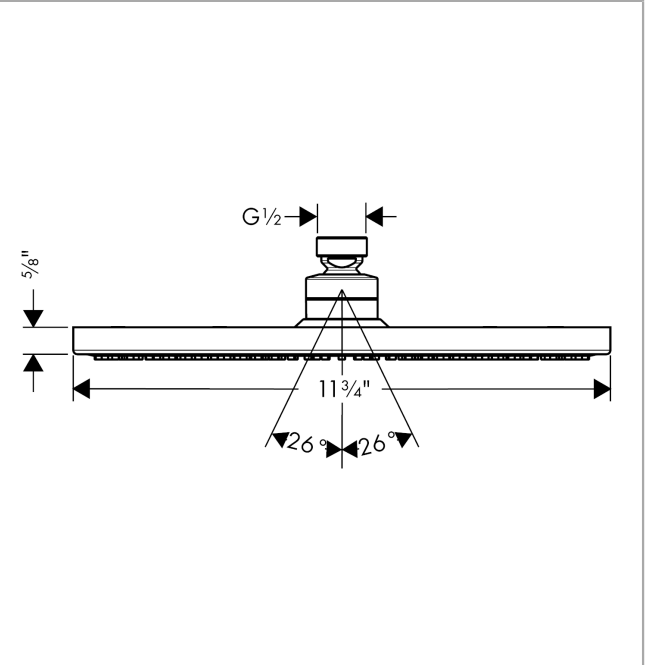

Raindance S

Showerhead 300 1-Jet, 2.5 GPM

Finishes : **brushed nickel** Part no. : **27493821**

Description

Features

- 225 no-clog spray channels
- Spray modes: RainAir
- Flow: 2.5 GPM (9.5 L/Min)
- Fully-finished matching spray face

Item details

List Price \$ 1,249.00

Technology

Compliance

Product image

Scale drawing

Raindance S

Showerhead 300 1-Jet, 2.5 GPM

Finishes : **brushed nickel** Part no. : **27493821**

Exploded drawing

Year of production: >01/12

Raindance S

Showerhead 300 1-Jet, 2.5 GPM

Finishes : **brushed nickel** Part no. : **27493821**

Spare parts list

Year of production: >01/12

Pos.	Description	Part no.	Price	PU
1	air jet (Eco)	95795820	-	1
2	seal	97606000	-	1
3	lever collar	97536000	-	1
4	nut	97958000	-	1
5	filter packing	88649000	-	1
6	lock washer	98942000	-	1
7	hollow set screw M4x6	97767000	-	1