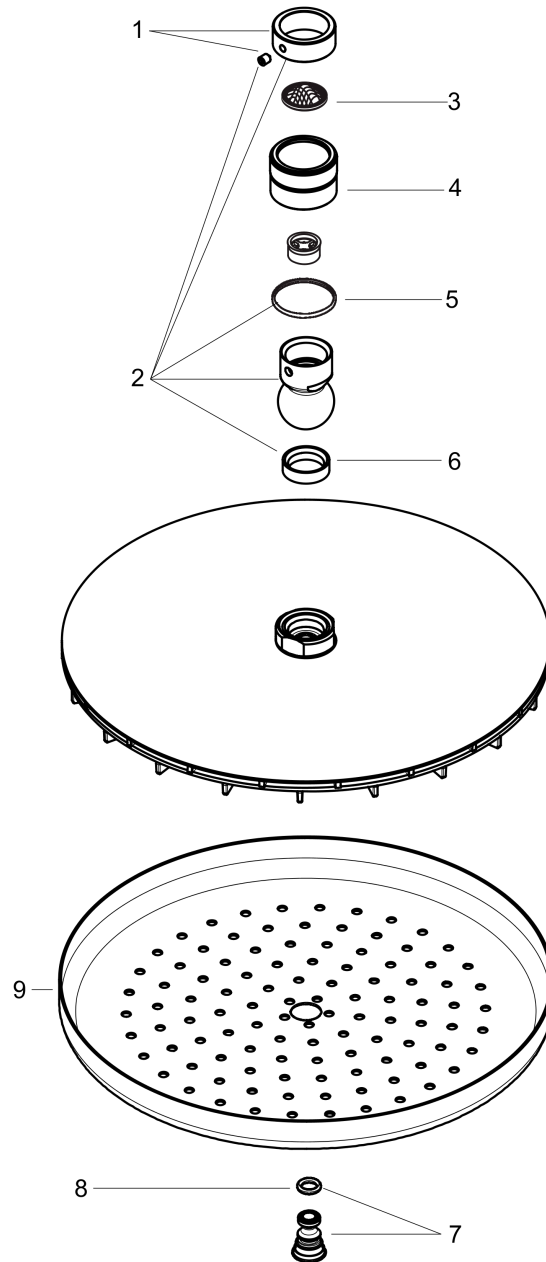

Croma

Showerhead 280 1-Jet, 2.0 GPM

Finishes : **brushed nickel** Part no. : **26221821**

Description

Features

- 140 no-clog spray channels
- Spray modes: Rain
- Flow: 2.0 GPM (7.6 L/Min)
- Fully-finished matching spray face
- Spray face removable for cleaning

Item details

List Price \$ 496.00

Technology

Compliance

Product image

Scale drawing

Croma
Showerhead 280 1-Jet, 2.0 GPM
Finishes : **brushed nickel** Part no. : **26221821**

Exploded drawing

Year of production: >01/18

Croma

Showerhead 280 1-Jet, 2.0 GPM

Finishes : **brushed nickel** Part no. : **26221821**

Spare parts list

Year of production: >01/18

Pos.	Description	Part no.	Price	PU
1	lock washer	98942821	-	1
2	ball joint	98941821	-	1
3	filter packing	94246000	-	1
4	nut	97958820	-	1
5	lever collar	97536000	-	1
6	seal	97606000	-	1
7	air jet (Eco)	95795820	-	1
8	O-ring 7x2	98419000	-	1