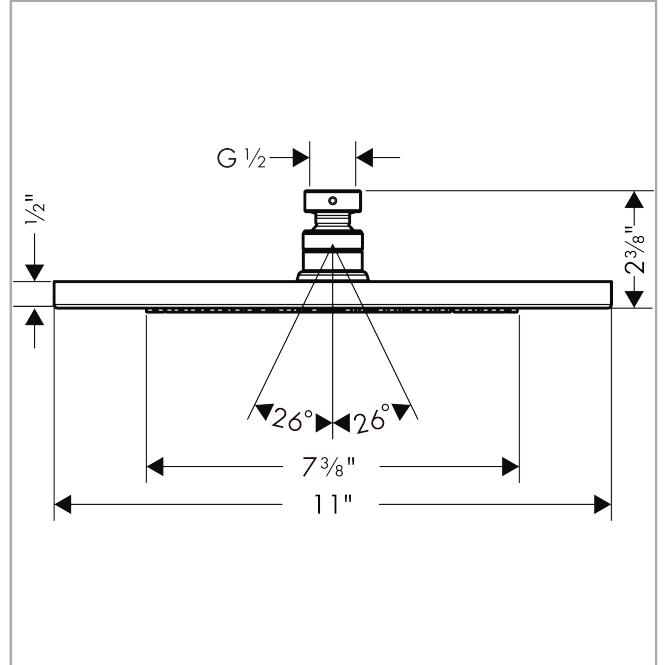

Croma

Showerhead 280 1-Jet, 2.0 GPM

Finishes : **brushed nickel** Part no. : **26221821**

Description

Features

- 140 no-clog spray channels
- Spray modes: Rain
- Flow: 2.0 GPM (7.6 L/Min)
- Fully-finished matching spray face
- Spray face removable for cleaning

Item details

List Price \$ 496.00

Technology

Compliance

Product image

Scale drawing

Croma
Showerhead 280 1-Jet, 2.0 GPM
Finishes : **brushed nickel** Part no. : **26221821**

Exploded drawing

Year of production: >01/18

Croma

Showerhead 280 1-Jet, 2.0 GPM

Finishes : **brushed nickel** Part no. : **26221821**

Spare parts list

Year of production: >01/18

Pos.	Description	Part no.	Price	PU
1	lock washer	98942821	-	1
2	ball joint	98941821	-	1
3	filter packing	94246000	-	1
4	nut	97958820	-	1
5	lever collar	97536000	-	1
6	seal	97606000	-	1
7	air jet (Eco)	95795820	-	1
8	O-ring 7x2	98419000	-	1