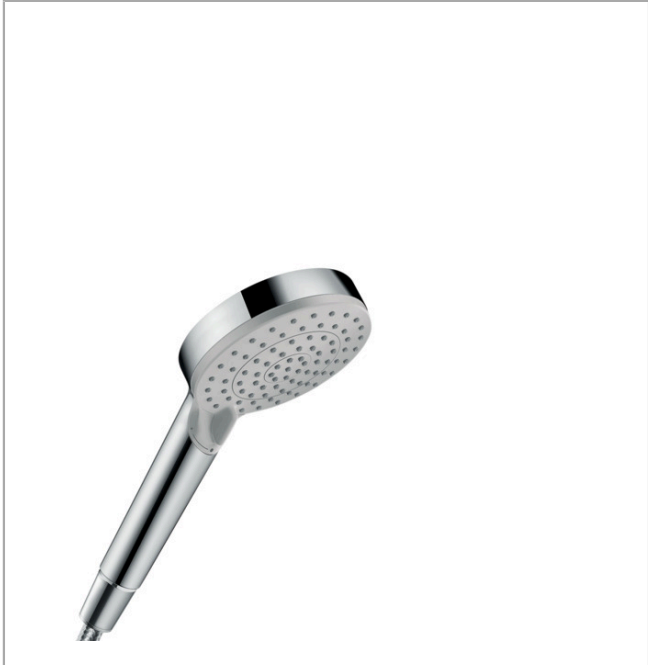

Vernis Blend
Hand shower Vario 1.5 GPM
 Finishes : **chrome** Part no. : **26090001**

Description

Features

- Spray modes: Rain, IntenseRain
- Continuous spray mode adjustment
- easy cleanable plastic spray disc
- Flow: 1.5 GPM (5.7 L/Min)

Item details

List Price \$ 39.00

Technology

Compliance

Product image

Scale drawing