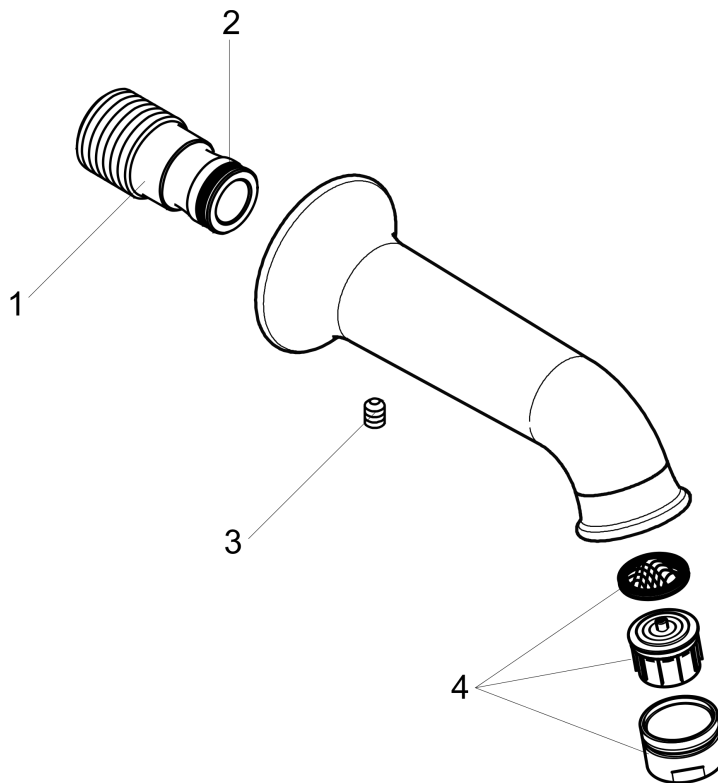

Talis C
Tub Spout
Finishes : **polished nickel** Part no. : **14148831**

Exploded drawing

Year of production: >08/18

Talis C
Tub Spout
 Finishes : **polished nickel** Part no. : **14148831**

Spare parts list

Year of production: >08/18

Pos.	Description	Part no.	Price	PU
1	connecting thread	96472001	-	1
2	O-ring 16x2,5	98134000	-	1
3	hollow set screw M6x8	97810000	-	1
4	aerator M24x1 (25 l/min)	13914830	-	1