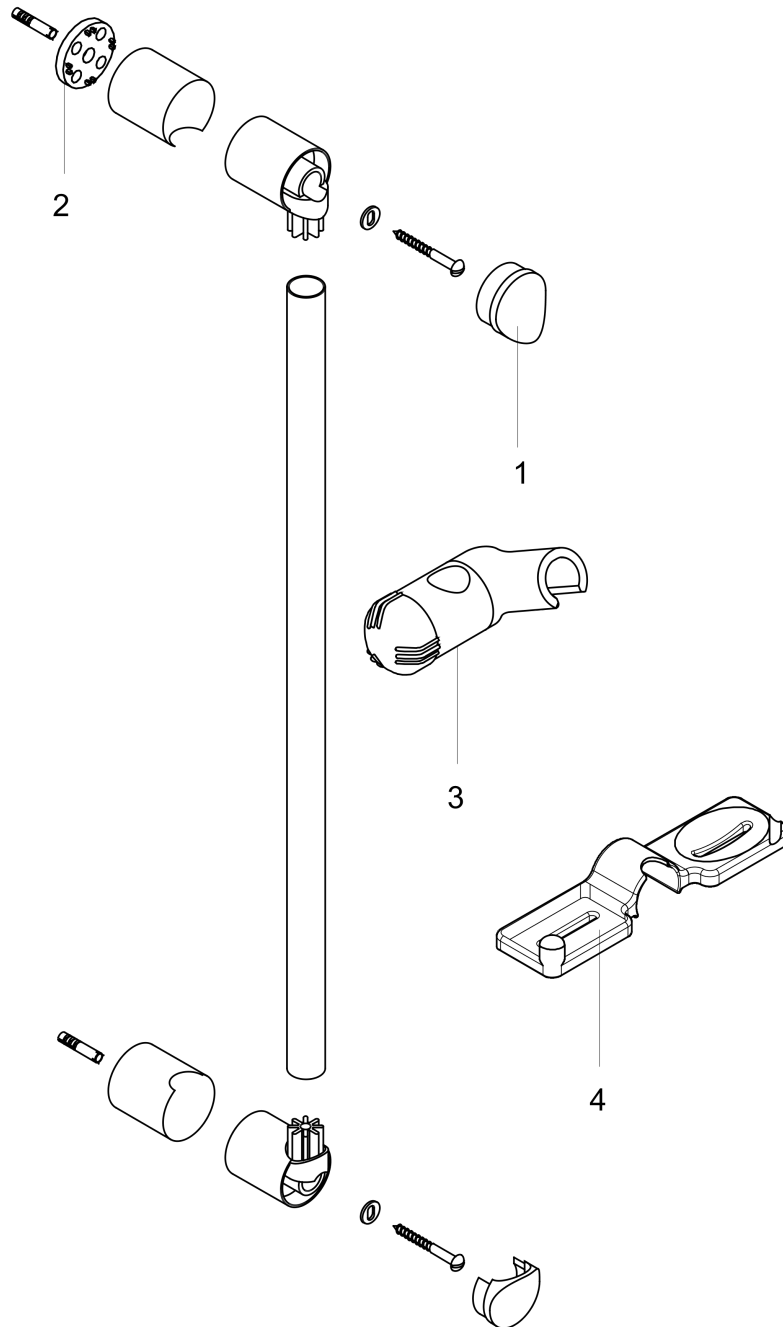

Unica

Wallbar E, 24"

Finishes : **chrome** Part no. : **06890000**

Description

Features

- consists of: Wallbar, Soap dish
- Brass wallbar
- Angle-adjustable holder pivots left and right, slides easily and locks in place

Item details

List Price \$ 140.00

Product image

Scale drawing

Unica

Wallbar E, 24"

Finishes : chrome

Part no. : 06890000

Exploded drawing

Year of production: >07/02

Unica

Wallbar E, 24"

Finishes : **chrome** Part no. : **06890000**

Spare parts list

Year of production: >07/02

Pos.	Description	Part no.	Price	PU
1	cover	88534000	-	1
2	tile-matching-disk	96184000	-	1
3	support, assy	88590000	-	1
4	soap dish	88700000	-	1