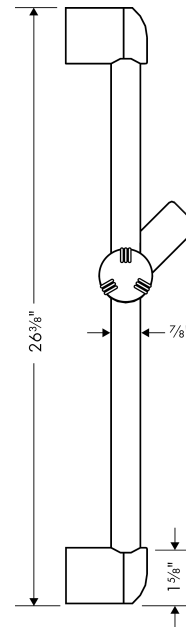

Unica

Wallbar E, 24"

Finishes : **chrome** Part no. : **06890000**

Description

Features

- consists of: Wallbar, Soap dish
- Brass wallbar
- Angle-adjustable holder pivots left and right, slides easily and locks in place

Item details

List Price \$ 140.00

Product image

Scale drawing

Unica

Wallbar E, 24"

Finishes : chrome

Part no. : 06890000

Exploded drawing

Year of production: >07/02

Unica

Wallbar E, 24"

Finishes : **chrome** Part no. : **06890000**

Spare parts list

Year of production: >07/02

Pos.	Description	Part no.	Price	PU
1	cover	88534000	-	1
2	tile-matching-disk	96184000	-	1
3	support, assy	88590000	-	1
4	soap dish	88700000	-	1