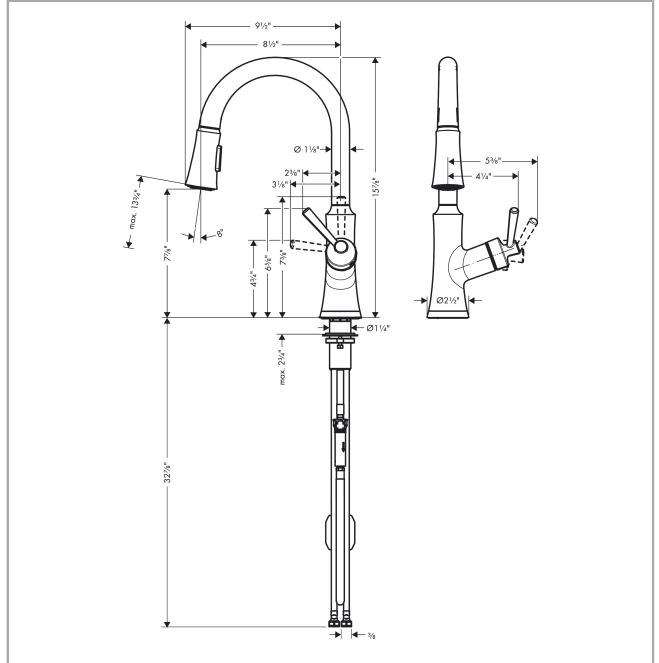

Joleena
HighArc Kitchen Faucet, 2-Spray Pull-Down, 1.75 GPM
 Finishes : **matte black** Part no. : **04793670**

Description

Features

- Swivel range 150°
- Aerated spray, needle spray
- Toggle spray diverter with pause feature (allows temporary stop of water stream)
- MagFit magnetic sprayhead docking
- Single-hole installation
- Flow: 1.75 GPM (6.6 L/Min)
- Ceramic cartridge
- 3/8" hoses
- Integrated double backflow prevention

Item details

List Price \$ 508.00

Technology

Compliance

Product image

Scale drawing

Joleena
HighArc Kitchen Faucet, 2-Spray Pull-Down, 1.75 GPM
Finishes : **matte black** Part no. : **04793670**

Exploded drawing

Year of production: >01/20

Joleena
HighArc Kitchen Faucet, 2-Spray Pull-Down, 1.75 GPM
 Finishes : **matte black** Part no. : **04793670**

Spare parts list

Year of production: >01/20

Pos.	Description	Part no.	Price	PU
1	handle	93539670	-	1
2	cartridge, assy	93259000	-	1
3	handspray	93536670	-	1
4	spout cpl.	93538670	-	1
5	set of lever collars	93258000	-	1
6	escutcheon	93672670	-	1
7	fixing set	93263000	-	1
8	hose	93255000	-	1
9	back flow preventor cartridge	93443000	-	1