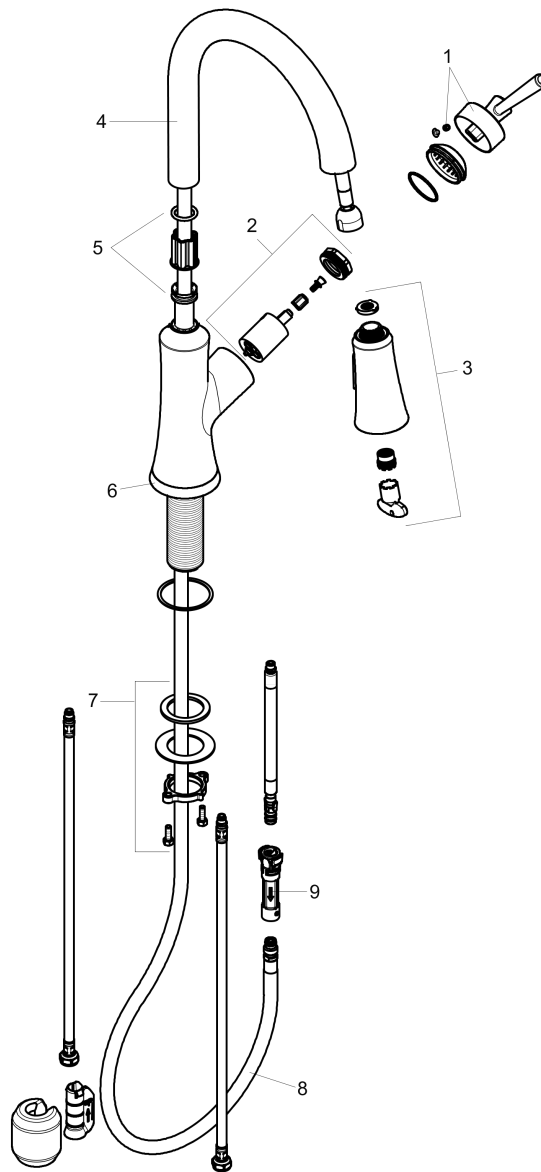

Joleena
HighArc Kitchen Faucet, 2-Spray Pull-Down, 1.75 GPM
 Finishes : **matte black** Part no. : **04793670**

Description

Features

- Swivel range 150°
- Aerated spray, needle spray
- Toggle spray diverter with pause feature (allows temporary stop of water stream)
- MagFit magnetic sprayhead docking
- Single-hole installation
- Flow: 1.75 GPM (6.6 L/Min)
- Ceramic cartridge
- 3/8" hoses
- Integrated double backflow prevention

Item details

List Price \$ 508.00

Technology

Compliance

Product image

Scale drawing

Joleena
HighArc Kitchen Faucet, 2-Spray Pull-Down, 1.75 GPM
Finishes : **matte black** Part no. : **04793670**

Exploded drawing

Year of production: >01/20

Joleena
HighArc Kitchen Faucet, 2-Spray Pull-Down, 1.75 GPM
 Finishes : **matte black** Part no. : **04793670**

Spare parts list

Year of production: >01/20

Pos.	Description	Part no.	Price	PU
1	handle	93539670	-	1
2	cartridge, assy	93259000	-	1
3	handspray	93536670	-	1
4	spout cpl.	93538670	-	1
5	set of lever collars	93258000	-	1
6	escutcheon	93672670	-	1
7	fixing set	93263000	-	1
8	hose	93255000	-	1
9	back flow preventor cartridge	93443000	-	1