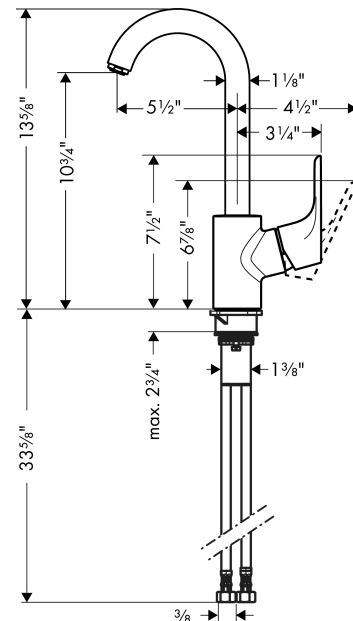

Focus

Bar Faucet, 1.5 GPM

Finishes : **chrome** Part no. : **04507001**

Description

Features

- Swivel range 150°
- Aerated spray
- Single-hole installation
- Flow: 1.5 GPM (5.7 L/Min)
- Ceramic cartridge
- 3/8" connections

Item details

List Price \$ 354.00

Technology

Compliance

Product image

Scale drawing

Focus

Bar Faucet, 1.5 GPM

Finishes : **chrome** Part no. : **04507001**

Exploded drawing

Year of production: >10/18

Focus**Bar Faucet, 1.5 GPM**Finishes : **chrome** Part no. : **04507001****Spare parts list**

Year of production: >10/18

Pos.	Description	Part no.	Price	PU
1	handle	98460000	-	1
2	screw cover	96338000	-	1
3	flange	95498000	-	1
4	nut	97209000	-	1
5	cartridge, assy	92730000	-	1
6	locking screw for handle	95140000	-	1
7	seal	95008000	-	1
8	sealing set	92646000	-	1
9	screw	97662000	-	1
10	axialring	97558000	-	1
11	fixing set (Ø 34)	95049000	-	1
12	connection hose 35½" M8x0,75 3/8"	96316001	-	1
13	aerator M24x1 (5 l/min)	88744000	-	1