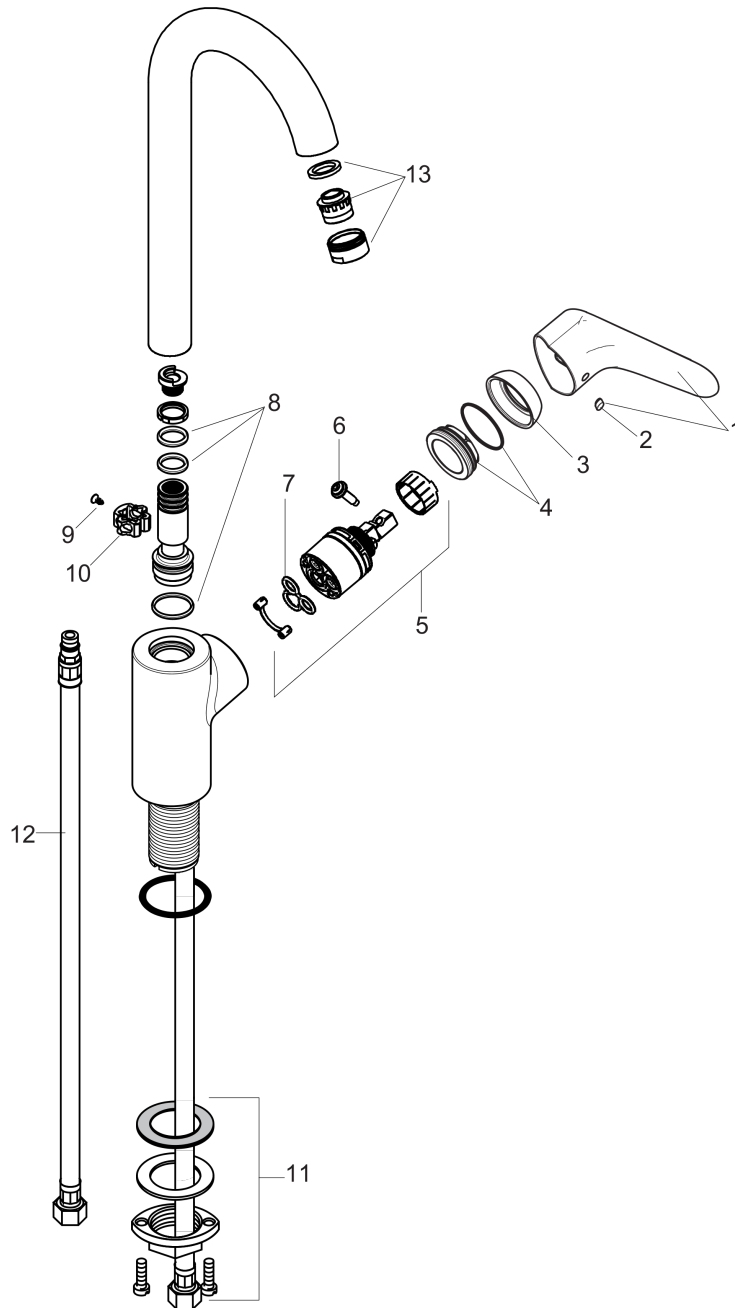

Focus

Bar Faucet, 1.5 GPM

Finishes : **chrome** Part no. : **04507001**

Description

Features

- Swivel range 150°
- Aerated spray
- Single-hole installation
- Flow: 1.5 GPM (5.7 L/Min)
- Ceramic cartridge
- 3/8" connections

Item details

List Price \$ 354.00

Technology

Compliance

Product image

Scale drawing

Focus

Bar Faucet, 1.5 GPM

Finishes : **chrome** Part no. : **04507001**

Exploded drawing

Year of production: >10/18

Focus**Bar Faucet, 1.5 GPM**Finishes : **chrome** Part no. : **04507001****Spare parts list**

Year of production: >10/18

Pos.	Description	Part no.	Price	PU
1	handle	98460000	-	1
2	screw cover	96338000	-	1
3	flange	95498000	-	1
4	nut	97209000	-	1
5	cartridge, assy	92730000	-	1
6	locking screw for handle	95140000	-	1
7	seal	95008000	-	1
8	sealing set	92646000	-	1
9	screw	97662000	-	1
10	axialring	97558000	-	1
11	fixing set (Ø 34)	95049000	-	1
12	connection hose 35½" M8x0,75 3/8"	96316001	-	1
13	aerator M24x1 (5 l/min)	88744000	-	1