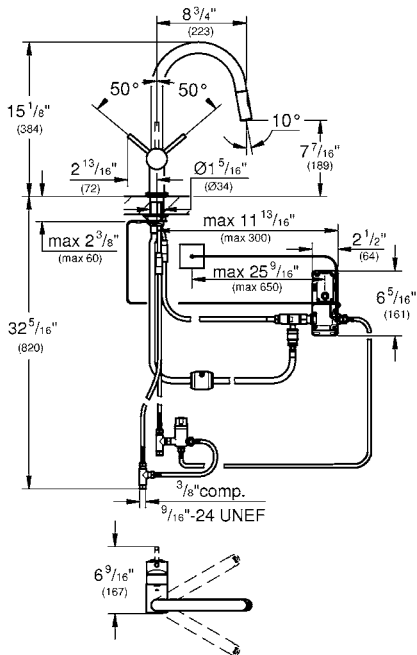

MINTA TOUCH  
 Touch Single-Handle Kitchen Faucet  
 MODEL # 31359002

Pure Freude  
 an Wasser

**Product Description:**  
**MINTA TOUCH**  
 Touch Single-Handle Kitchen Faucet

**Standard Specification:**

- C-spout
- Single hole installation
- Touch: activation of water via skin contact
- 6 V lithium-battery supply (type CR-P2)
- CE approved and meets the requirements of IAPMO IGC 349-2017
- Solenoid valve
- Fixed value mixing valve
- Automatic safety stop after 60 sec. (factory set)
- Type of protection IP 44
- **GROHE SilkMove** ceramic cartridge
- **GROHE StarLight** chrome finish
- Pull-out dual spray - switch from regular flow to shower spray
- Swivel Spout
- 360° Manual Shower Head Rotation
- Protected against backflow
- Stainless steel flex lines
- Quick installation system
- GROHE Limited Lifetime Warranty
- 1.75 gpm

**Applicable Codes & Standards:**

- Energy Policy Act of 1992
- NSF 61
- NSF 372
- ASME A112.18.1/CSA B125.1
- US Federal and State material regulations
- ICC/ANSI A117.1

**Color:**

- 31359002 Straight Chrome