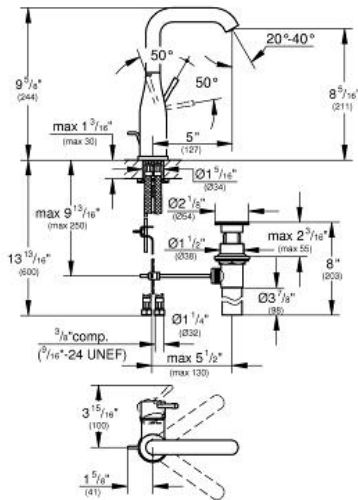

ESSENCE NEW
Single-lever basin mixer 1/2"
L-Size

MODEL # 23486

GROHE America, Inc | 200 North Gary Avenue, Suite G, Roselle, IL 60172
Phone: +1 (800) 444-7643 | Fax: +1 (800) 225-2778 | us-customerservice@grohe.com

Pure Freude an Wasser

ADA

Product Description:
Single-lever basin mixer 1/2"
L-Size

Standard Specification:

- Single hole installation
- Metal lever
- **GROHE SilkMove®** ceramic cartridge
- With temperature limiter
- **GROHE StarLight®** finish
- **GROHE EcoJoy®**
- **GROHE QuickFix®** installation system
- Swivel tubular spout with flow control and stop limiter
- Smooth body
- Stainless Steel Braided Flexible Supplies

Applicable Codes & Standards:

- Energy Policy Act of 1992
- NSF 61
- ASME A112.18.1/CSA B125.1
- US Federal and State material regulations
- EPA WaterSense®
- ICC/ANSI A117.1

Color:

- 23486 001 chrome
- 23486 EN1 brushed nickel