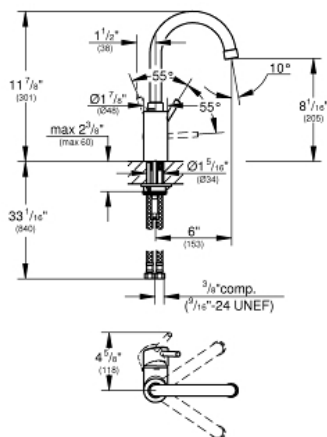

Pure Freude an Wasser

Product Description: Single-Handle Kitchen Faucet

Standard Specification:

- For bar sinks
- **GROHE SilkMove** 35 mm ceramic cartridge
- **GROHE StarLight** chrome finish
- Adjustable flow rate limiter
- Swivel spout
- Optional swivel area 90° or 360°
- Quick installation system
- 11 7/8" faucet height
- 8 1/16" aerator height
- 6" faucet reach
- Solid brass body
- Stainless steel flex lines
- 1.5 gpm (5.7 l/min)