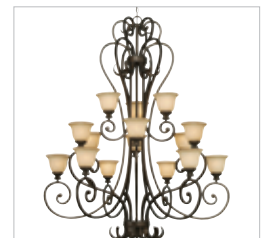

8063-15L BUS

GOLDENLIGHTING.COM | TOLL FREE: 800.277.0979 | FAX: 850.877.1346 | EMAIL: cs@goldenlighting.com

Dimensions and specifications are approximate and based on the most current information possible at the time of publication. Golden Lighting reserves the right to make design changes and modifications without prior notice. Golden Lighting products are UL/CUL approved. Unless otherwise noted as pending, Wattages stated are the maximum recommended; however, lower wattages may be used. Bulbs are not included unless otherwise noted. Larger fixtures may require reinforced outlet boxes and additional support. Receipt or possession of this catalog does not constitute an agreement to sell.