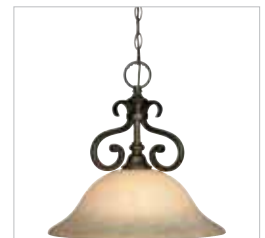

8063-NK1 BUS

GOLDENLIGHTING.COM | TOLL FREE: 800.277.0979 | FAX: 850.877.1346 | EMAIL: cs@goldenlighting.com

Dimensions and specifications are approximate and based on the most current information possible at the time of publication. Golden Lighting reserves the right to make design changes and modifications without prior notice. Golden Lighting products are UL/CUL approved. Unless otherwise noted as pending, Wattages stated are the maximum recommended; however, lower wattages may be used. Bulbs are not included unless otherwise noted. Larger fixtures may require reinforced outlet boxes and additional support. Receipt or possession of this catalog does not constitute an agreement to sell.