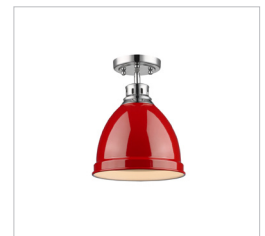

3602-FM CH-RD