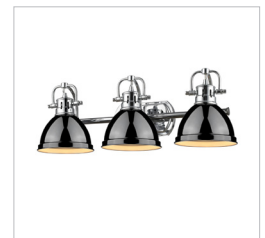

3602-BA3 CH-BK