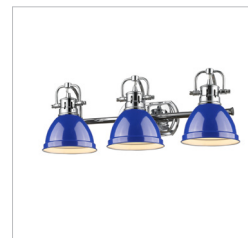

3602-BA3 CH-BE