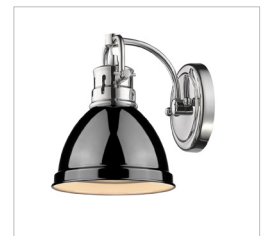

3602-BA1 CH-BK

GOLDENLIGHTING.COM | TOLL FREE: 800.277.0979 | FAX: 850.877.1346 | EMAIL: cs@goldenlighting.com

Dimensions and specifications are approximate and based on the most current information possible at the time of publication. Golden Lighting reserves the right to make design changes and modifications without prior notice. Golden Lighting products are UL/CUL approved. Unless otherwise noted as pending, Wattages stated are the maximum recommended; however, lower wattages may be used. Bulbs are not included unless otherwise noted. Larger fixtures may require reinforced outlet boxes and additional support. Receipt or possession of this catalog does not constitute an agreement to sell.