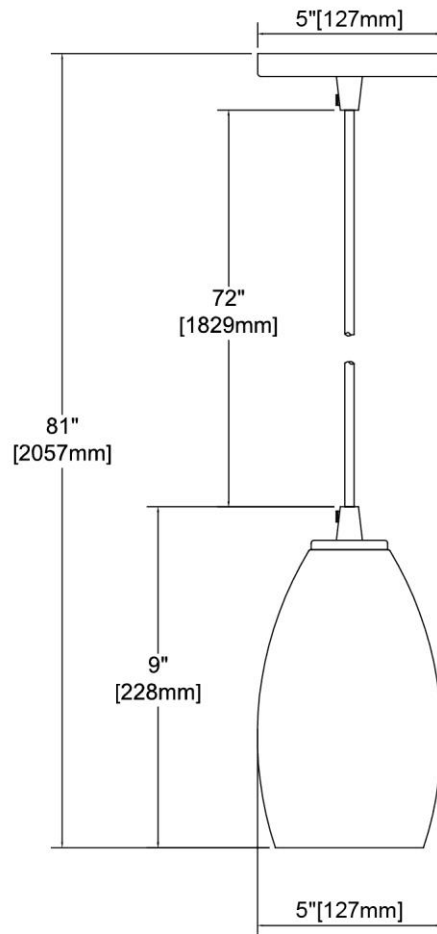


	ITEM #:	85211/1
	UPC	748119131528
	Description	Turbulence 1-Light Mini Pendant in Satin Nickel with Clear Glass with Aqua Blue and White Swirls
	Finish	Satin Nickel
	Materials	Glass, Steel
	Brand	ELK Lighting
	Collection	Turbulence
	Category	Indoor Lighting
	Type	Mini Pendant

ITEM DIMENSIONS				RATINGS & SPECIFICATIONS				
Width	5 inches			Safety Rating	ETL		Certification	Dry locations
Depth	5 inches			ADA Compliant	N/A		Voltage	120
Height	9 inches			BULBS / SOCKETS				
Weight	2 pounds			Quantity	1	Wattage	100 watts	
ADDITIONAL DIMENSIONS				Included	No		Type	A19 (E26 Medium Base)
Backplate / Canopy	5 diameter			Other	N/A			
HCWO	N/A			CHAIN / CORD INFORMATION				
Min. Extension	N/A			Chain	N/A		Cord	72 inches - Clear
Max. Extension	N/A			SHADE / GLASS DETAILS				
OVERALL HEIGHT				Shade/Glass Description	Clear glass with aqua blue and white swirls			
Min.	12 inches	Max.	81 inches					
EXTENSION ROD(S)				Width	4.5 inches		Height	8 inches
N/A				Width at Top	N/A		Width at Bottom	N/A