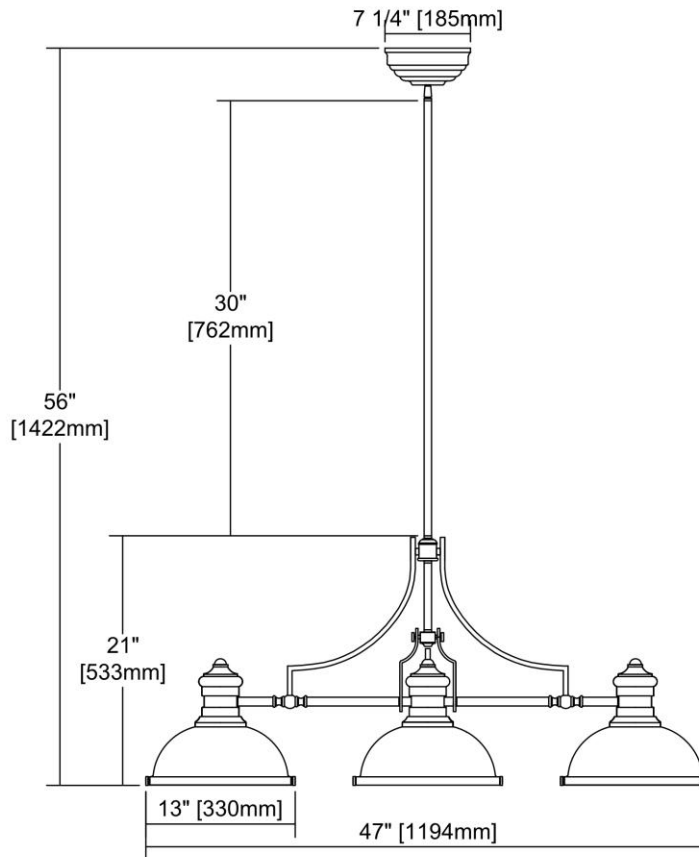

ITEM #:	66535-3
UPC	748119127927
Description	Chadwick 3-Light Island Light in Oil Rubbed Bronze with Seedy Glass
Finish	Oil Rubbed Bronze
Materials	Glass, Metal
Brand	ELK Lighting
Collection	Chadwick
Category	Indoor Lighting
Type	Island Light

ITEM DIMENSIONS				RATINGS & SPECIFICATIONS				
Width	47 inches			Safety Rating	N/A		Certification	N/A
Depth	13 inches			ADA Compliant	N/A		Voltage	N/A
Height	21 inches			BULBS / SOCKETS				
Weight	19 pounds			Quantity	3	Wattage	100 watts	
ADDITIONAL DIMENSIONS				Included	No		Type	A19 (E26 Medium Base)
Backplate / Canopy	8x8			Other	N/A			
HCWO	N/A			CHAIN / CORD INFORMATION				
Min. Extension	N/A			Chain	N/A		Cord	N/A
Max. Extension	N/A			SHADE / GLASS DETAILS				
OVERALL HEIGHT				Shade/Glass Description	Seedy Glass			
Min.	N/A		Max.	N/A				
EXTENSION ROD(S)				Width	N/A		Height	N/A
Rods: 1-6, 2-12				Width at Top	N/A		Width at Bottom	N/A