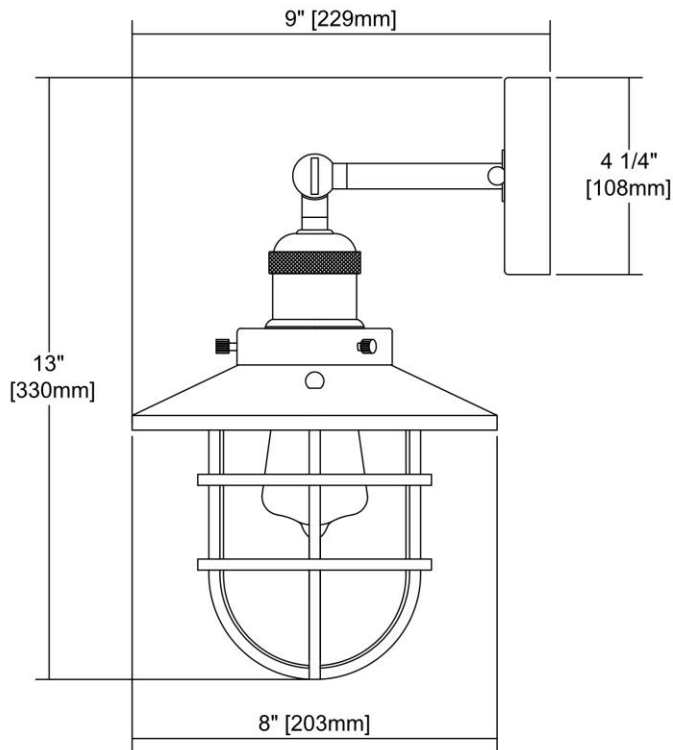

<b>ITEM #:</b>	66376/1
<b>UPC</b>	748119089041
<b>Description</b>	Seaport 1-Light Wall Lamp in Antique Brass with Clear Glass
<b>Finish</b>	Antique Brass
<b>Materials</b>	Glass, Steel
<b>Brand</b>	ELK Lighting
<b>Collection</b>	Seaport
<b>Category</b>	Indoor Lighting
<b>Type</b>	Sconce

ITEM DIMENSIONS				RATINGS & SPECIFICATIONS				
<b>Width</b>	8 inches			<b>Safety Rating</b>	UL		<b>Certification</b>	N/A
<b>Depth</b>	8 inches			<b>ADA Compliant</b>	N/A		<b>Voltage</b>	N/A
<b>Height</b>	13 inches			BULBS / SOCKETS				
<b>Weight</b>	4 pounds			<b>Quantity</b>	1		<b>Wattage</b>	60 watts
ADDITIONAL DIMENSIONS				<b>Included</b>	No		<b>Type</b>	A19 (E26 Medium Base)
<b>Backplate / Canopy</b>	4.25x4.25			<b>Other</b>	N/A			
<b>HCWO</b>	N/A			CHAIN / CORD INFORMATION				
<b>Min. Extension</b>	N/A			<b>Chain</b>	N/A		<b>Cord</b>	N/A
<b>Max. Extension</b>	N/A			SHADE / GLASS DETAILS				
OVERALL HEIGHT				<b>Shade/Glass Description</b>	Clear Glass			
<b>Min.</b>	N/A		<b>Max.</b>	N/A				
EXTENSION ROD(S)				<b>Width</b>	N/A		<b>Height</b>	N/A
N/A				<b>Width at Top</b>	N/A		<b>Width at Bottom</b>	N/A