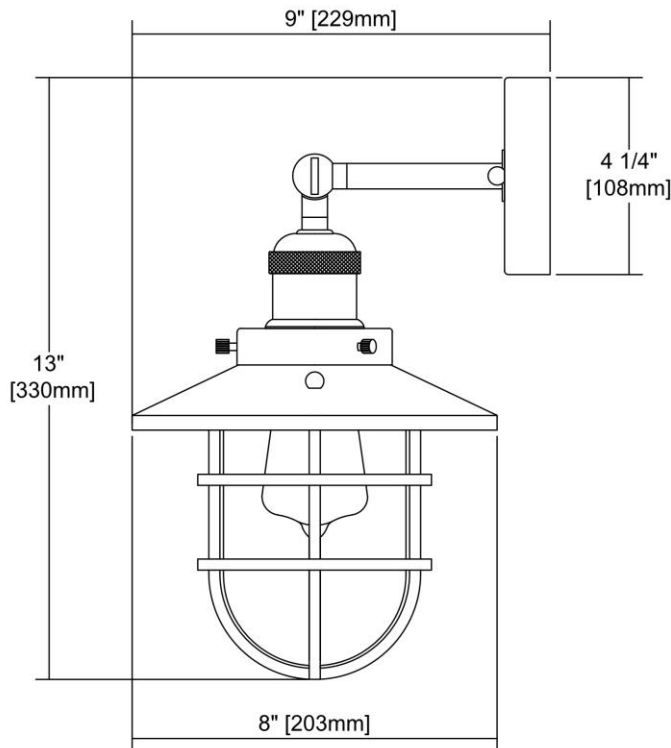

ITEM #:	66346/1
UPC	748119089058
Description	Seaport 1-Light Wall Lamp in Polished Chrome with Clear Glass
Finish	Polished Chrome
Materials	Glass, Steel
Brand	ELK Lighting
Collection	Seaport
Category	Indoor Lighting
Type	Sconce

ITEM DIMENSIONS				RATINGS & SPECIFICATIONS				
Width	8 inches			Safety Rating	UL		Certification	N/A
Depth	6 inches			ADA Compliant	N/A		Voltage	N/A
Height	13 inches			BULBS / SOCKETS				
Weight	4 pounds			Quantity	1		Wattage	60 watts
ADDITIONAL DIMENSIONS				Included	No		Type	A19 (E26 Medium Base)
Backplate / Canopy	4.25x4.25			Other	N/A			
HCWO	N/A			CHAIN / CORD INFORMATION				
Min. Extension	N/A			Chain	N/A		Cord	N/A
Max. Extension	N/A			SHADE / GLASS DETAILS				
OVERALL HEIGHT				Shade/Glass Description	Clear Glass			
Min.	N/A		Max.	N/A				
EXTENSION ROD(S)				Width	N/A		Height	N/A
N/A				Width at Top	N/A		Width at Bottom	N/A