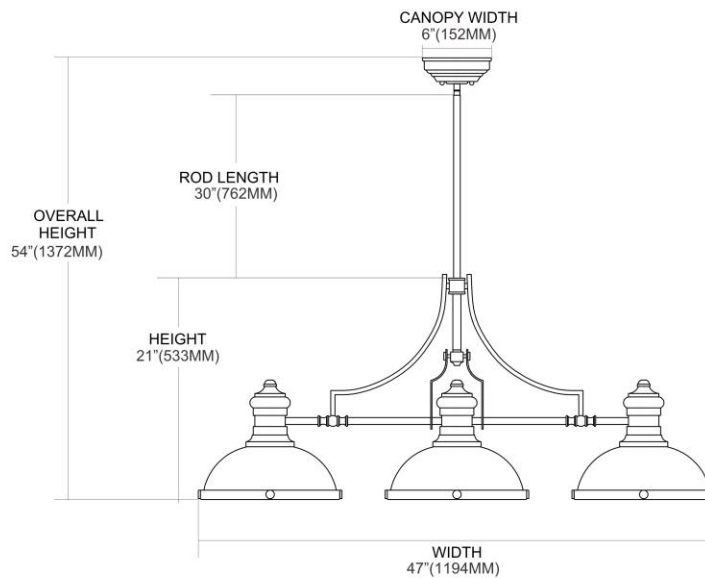


	ITEM #:	66225-3-LED
	UPC	830335020110
	Description	Chadwick 3-Light Island Light in Satin Nickel with Gloss White Shade - Includes LED Bulbs
	Finish	Satin Nickel
	Materials	Glass, Steel
	Brand	ELK Lighting
	Collection	Chadwick
	Category	Indoor Lighting
	Type	Island Light

ITEM DIMENSIONS				RATINGS & SPECIFICATIONS				
Width	13 inches			Safety Rating	N/A		Certification	N/A
Depth	47 inches			ADA Compliant	N/A		Voltage	N/A
Height	21 inches			BULBS / SOCKETS				
Weight	24 pounds			Quantity	3	Wattage	9.5 watts	
ADDITIONAL DIMENSIONS				Included	Yes		Type	A19 LED (E26 Medium Base)
Backplate / Canopy	7.25x7.25			Other	N/A			
HCWO	N/A			CHAIN / CORD INFORMATION				
Min. Extension	N/A			Chain	N/A		Cord	N/A
Max. Extension	N/A			SHADE / GLASS DETAILS				
OVERALL HEIGHT				Shade/Glass Description	Gloss White Shade			
Min.	N/A	Max.	N/A					
EXTENSION ROD(S)				Width	N/A		Height	N/A
Rods: 1-6, 2-12				Width at Top	N/A		Width at Bottom	N/A