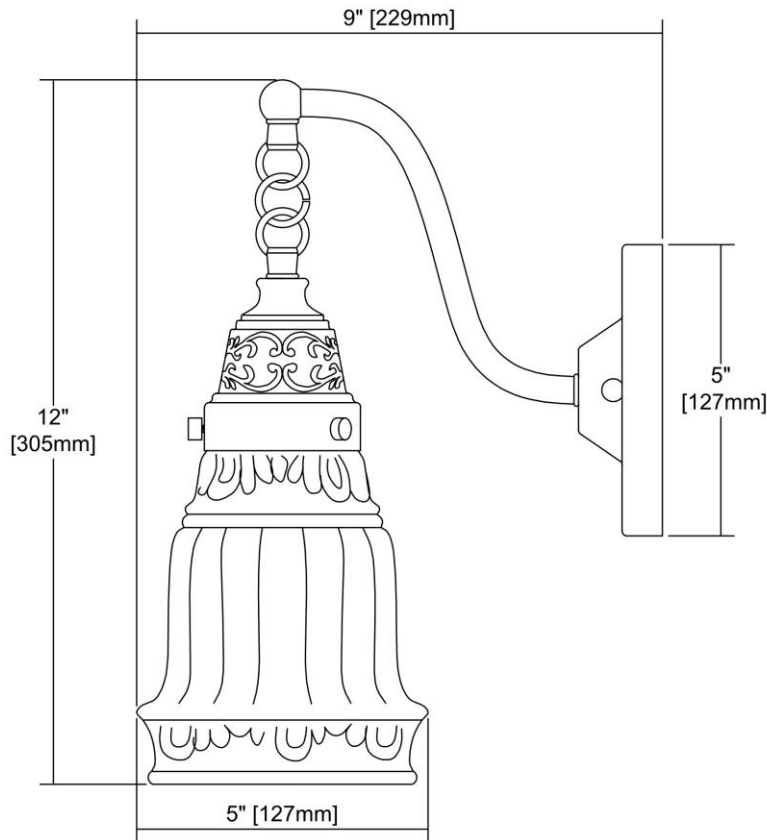

ITEM #:	66210-1
UPC	830335015253
Description	Quinton Parlor 1-Light Wall Lamp in Oiled Bronze with White Glass
Finish	Oiled Bronze
Materials	Glass, Metal
Brand	ELK Lighting
Collection	Quinton Parlor
Category	Indoor Lighting
Type	Sconce

ITEM DIMENSIONS				RATINGS & SPECIFICATIONS				
Width	5 inches			Safety Rating	N/A		Certification	N/A
Depth	9 inches			ADA Compliant	N/A		Voltage	N/A
Height	12 inches			BULBS / SOCKETS				
Weight	2 pounds			Quantity	1	Wattage	60 watts	
ADDITIONAL DIMENSIONS				Included	No		Type	A19 (E26 Medium Base)
Backplate / Canopy	N/A			Other	N/A			
HCWO	N/A			CHAIN / CORD INFORMATION				
Min. Extension	N/A			Chain	N/A		Cord	N/A
Max. Extension	N/A			SHADE / GLASS DETAILS				
OVERALL HEIGHT				Shade/Glass Description	White Glass			
Min.	N/A		Max.	N/A				
EXTENSION ROD(S)				Width	N/A		Height	N/A
N/A				Width at Top	N/A		Width at Bottom	N/A