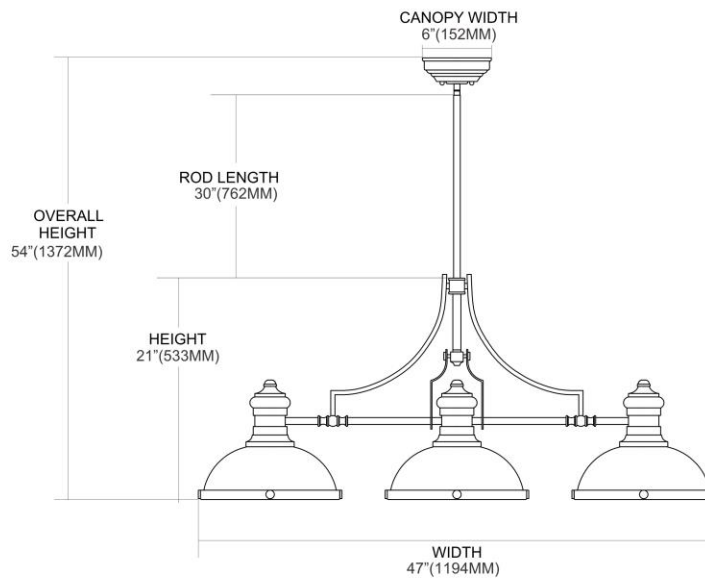

LED

ITEM #:	66115-3-LED
UPC	830335019428
Description	Chadwick 3-Light Island Light in Polished Nickel with Matching Shades - Includes LED Bulbs
Finish	Polished Nickel
Materials	Glass, Steel
Brand	ELK Lighting
Collection	Chadwick
Category	Indoor Lighting
Type	Island Light

ITEM DIMENSIONS				RATINGS & SPECIFICATIONS				
Width	13 inches			Safety Rating	N/A		Certification	N/A
Depth	47 inches			ADA Compliant	N/A		Voltage	N/A
Height	21 inches			BULBS / SOCKETS				
Weight	15 pounds			Quantity	3	Wattage	9.5 watts	
ADDITIONAL DIMENSIONS				Included	Yes		Type	A19 LED (E26 Medium Base)
Backplate / Canopy	7.25x7.25			Other	N/A			
HCWO	N/A			CHAIN / CORD INFORMATION				
Min. Extension	N/A			Chain	N/A		Cord	N/A
Max. Extension	N/A			SHADE / GLASS DETAILS				
OVERALL HEIGHT				Shade/Glass Description	Matching Shades			
Min.	N/A	Max.	N/A					
EXTENSION ROD(S)				Width	N/A		Height	N/A
Rods: 1-6, 2-12				Width at Top	N/A		Width at Bottom	N/A