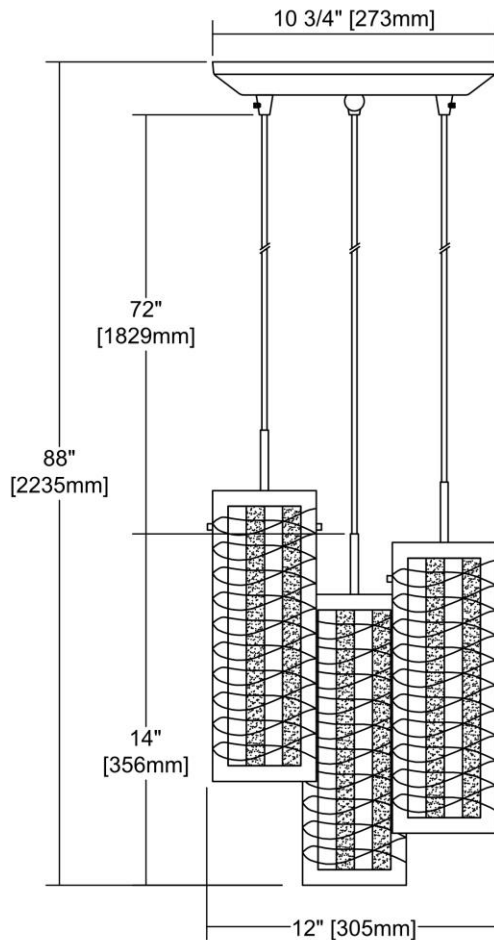

				ITEM #: 56595/3					
				UPC 748119127125					
				Description Swirl 3-Light Triangular Pendant Fixture in Polished Chrome with Clear Etched Glass					
				Finish Polished Chrome					
				Materials Glass, Metal					
				Brand ELK Lighting					
				Collection Swirl					
				Category Indoor Lighting					
				Type Mini Pendant					
ITEM DIMENSIONS				RATINGS & SPECIFICATIONS					
Width	12 inches			Safety Rating	N/A		Certification	N/A	
Depth	12 inches			ADA Compliant	N/A		Voltage	N/A	
Height	14 inches			BULBS / SOCKETS					
Weight	7 pounds			Quantity	3		Wattage	60 watts	
ADDITIONAL DIMENSIONS				Included	No		Type	A19 (E26 Medium Base)	
Backplate / Canopy	10x10			Other	N/A				
HCWO	N/A			CHAIN / CORD INFORMATION					
Min. Extension	N/A			Chain	N/A		Cord	N/A	
Max. Extension	N/A			SHADE / GLASS DETAILS					
OVERALL HEIGHT				Shade/Glass Description	Clear Etched Glass				
Min.	N/A		Max.	N/A					
EXTENSION ROD(S)				Width	N/A		Height	N/A	
N/A				Width at Top	N/A		Width at Bottom	N/A	