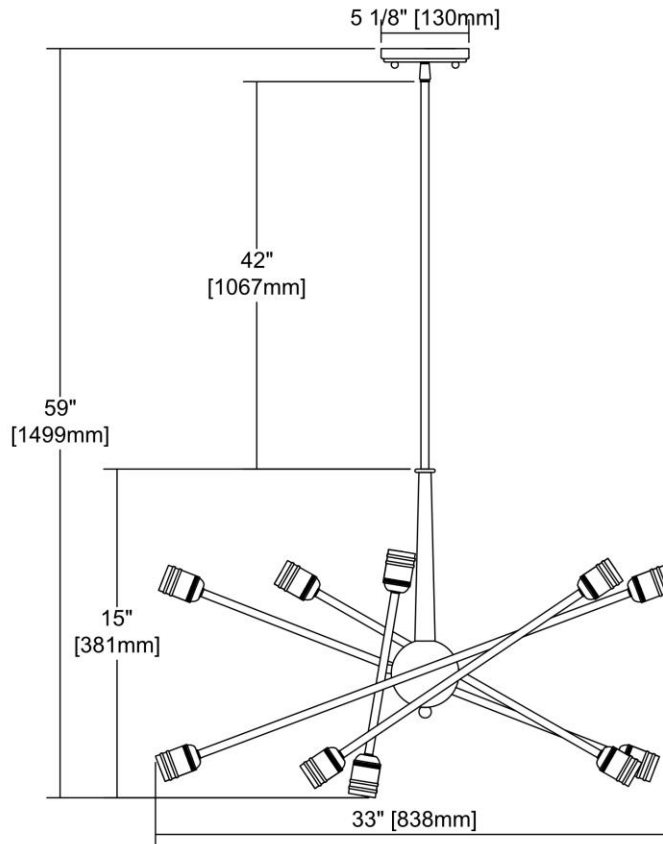


	ITEM #:	46261/10
	UPC	748119128375
	Description	Delphine 10-Light Chandelier in Satin Nickel
	Finish	Satin Nickel
	Materials	Metal
	Brand	ELK Lighting
	Collection	Delphine
	Category	Indoor Lighting
	Type	Chandelier

ITEM DIMENSIONS				RATINGS & SPECIFICATIONS				
Width	33 inches			Safety Rating	N/A		Certification	N/A
Depth	33 inches			ADA Compliant	N/A		Voltage	N/A
Height	15 inches			BULBS / SOCKETS				
Weight	7 pounds			Quantity	10	Wattage	60 watts	
ADDITIONAL DIMENSIONS				Included	No		Type	A19 (E26 Medium Base)
Backplate / Canopy	5x5			Other	N/A			
HCWO	N/A			CHAIN / CORD INFORMATION				
Min. Extension	N/A			Chain	N/A		Cord	N/A
Max. Extension	N/A			SHADE / GLASS DETAILS				
OVERALL HEIGHT				Shade/Glass Description	No Shade/Glass			
Min.	N/A		Max.	N/A				
EXTENSION ROD(S)				Width	N/A		Height	N/A
Rods: 1-6, 1-12, 1-24				Width at Top	N/A		Width at Bottom	N/A