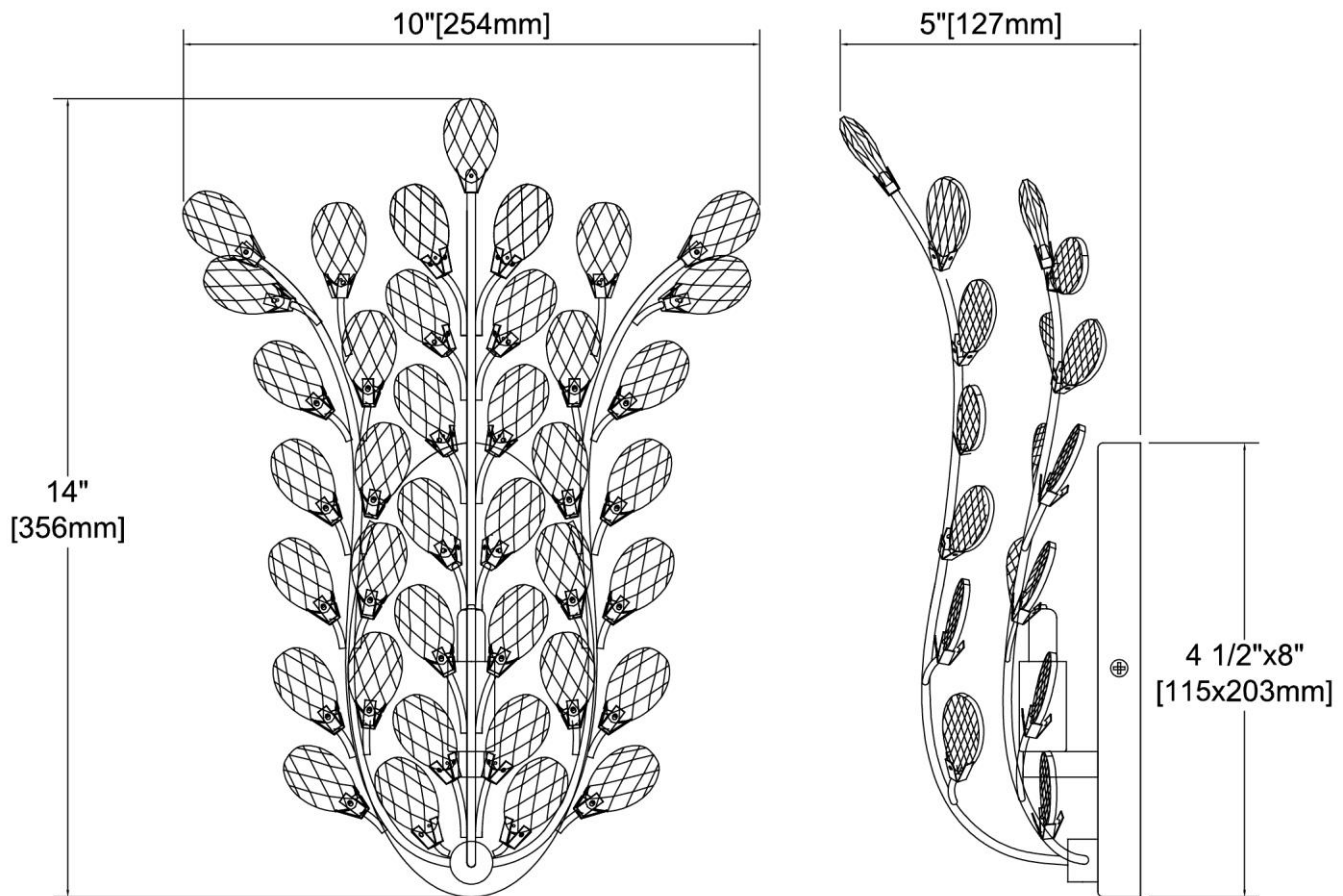

ITEM #:	45460/1
UPC	748119133676
Description	Crystique 1-Light Sconce in Polished Chrome with Clear Crystal
Finish	Polished Chrome
Materials	Glass, Steel
Brand	ELK Lighting
Collection	Crystique
Category	Indoor Lighting
Type	Sconce

ITEM DIMENSIONS				RATINGS & SPECIFICATIONS				
Width	10 inches			Safety Rating	ETL		Certification	Dry locations
Depth	5 inches			ADA Compliant	N/A		Voltage	120
Height	14 inches			BULBS / SOCKETS				
Weight	2 pounds			Quantity	1	Wattage	60 watts	
ADDITIONAL DIMENSIONS				Included	Yes	Type	G9 (G9 Base)	
Backplate / Canopy	4.5x8			Other	N/A			
HCWO	N/A			CHAIN / CORD INFORMATION				
Min. Extension	N/A			Chain	N/A	Cord	8 inches	
Max. Extension	N/A			SHADE / GLASS DETAILS				
OVERALL HEIGHT				Shade/Glass Description	Clear crystal			
Min.	N/A		Max.	N/A				
EXTENSION ROD(S)				Width	N/A		Height	N/A
N/A				Width at Top	N/A		Width at Bottom	N/A